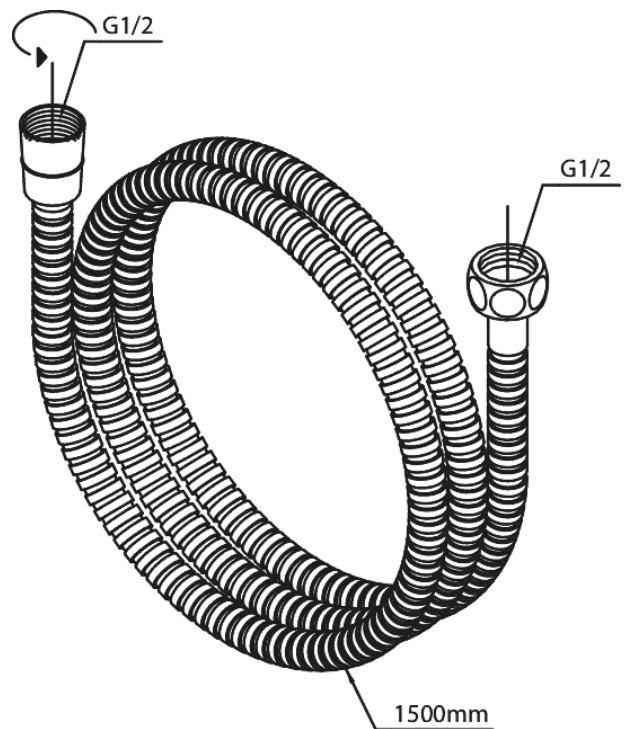

Shower Accessories

Shower Hose Plastic 1500 mm

Article no.: 766500000
Finish: Chrome
Series: Shower Accessories

EAN no.: 5708516710776

Standard features:

Anti-twist

FM Mattsson Denmark ApS
Hvidkærvej 48, 5250 Odense SV, DK-56416218