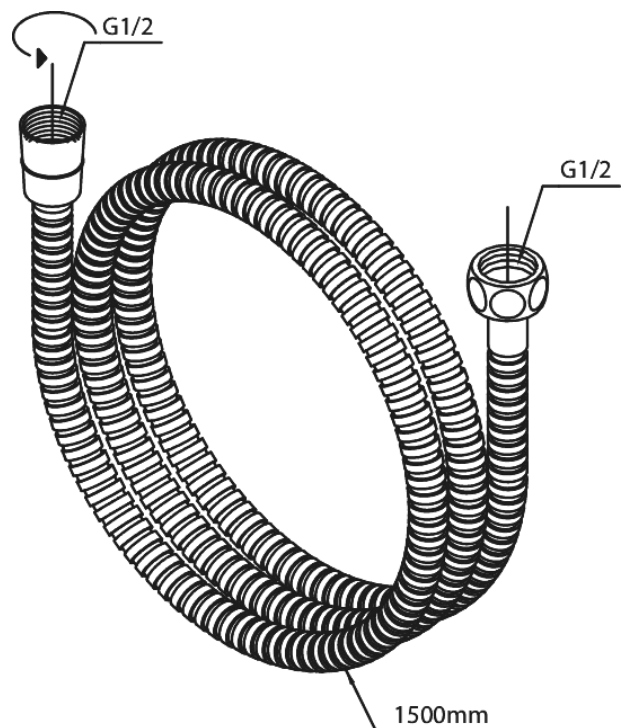

Shower Accessories

# Shower Hose Metal 1500 mm

**Article no.:** 766520000  
**Finish:** Chrome  
**Series:** Shower Accessories

**EAN no.:** 5708516710790

FM Mattsson Denmark ApS  
Hvidkærvej 48, 5250 Odense SV, DK-56416218