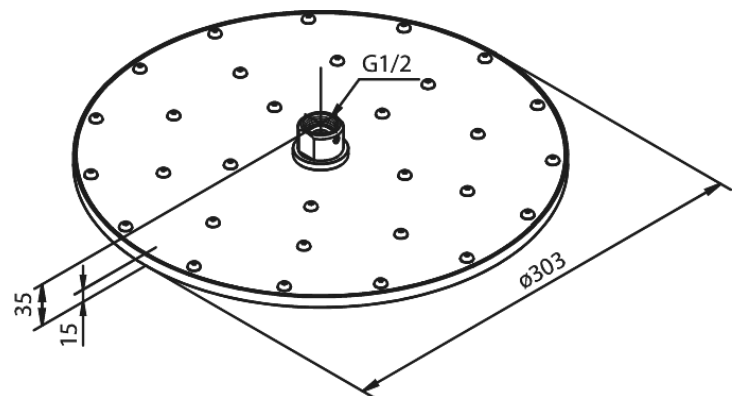

Arc

Eliza

Article no.: 766610000
Finish: Chrome
Series: Arc

EAN no.: 5708516807315

Standard features:

Water consumption max. 14 l/min
Ø303mm

Product features

FM Mattsson Denmark ApS
Hvidkærvej 48, 5250 Odense SV, DK-56416218