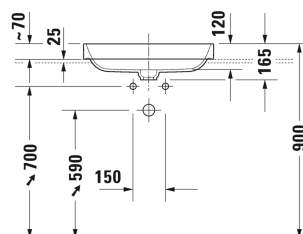

Happy D.2 Plus Washbowl # 235960..00

| < 600 mm > |

Washbowl	Dimension	Weight	Order number
ground, without overflow, without tap platform, fixings included, ceramic covered slotted waste included, 600 mm			
Colors			
00 White Alpin 13 Anthracite Matt 61 White/Anthracite Matt			
Variant			
☒ inside colour White, outside colour White	600 x 400 mm		235960..00
Sanitary ceramics with the special WonderGliss surface finish will remain clean and attractive-looking for a long time to come. When ordering WonderGliss please add a "1" as eleventh digit to the model number.			
Accessory			
Design Siphon		1.500 kilogram	005036
Suitable products			
Vanity unit wall-mounted 1 pull-out compartment, countertop including one cut-out, for 1 above counter basin central, 800 x 550 mm	800 x 550 mm		KT6694
Vanity unit wall-mounted 1 pull-out compartment, countertop including one cut-out, for 1 above counter basin central, 1000 x 550 mm	1000 x 550 mm		KT6695
Vanity unit wall-mounted 1 pull-out compartment, countertop including one cut-out, for 1 above counter basin central, 1200 x 550 mm	1200 x 550 mm		KT6696
Vanity unit wall-mounted 2 pull-out compartments, 1 countertop with one cut-out or two cut-outs, for 1 or 2 above counter basins, 1400 x 550 mm	1400 x 550 mm		KT6697 B/L/R
Vanity unit wall-mounted 2 drawers, upper drawer including cut-out for siphon and siphon cover, countertop including one cut-out, for 1 above counter basin central, 800 x 550 mm	800 x 550 mm		KT6654
Vanity unit wall-mounted 2 drawers, upper drawer including cut-out for siphon and siphon cover, countertop including one cut-out, for 1 above counter basin central, 1200 x 550 mm	1200 x 550 mm		KT6656