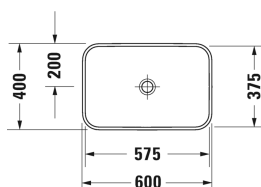

Happy D.2 Plus Washbowl # 235960..00

| < 600 mm > |

Washbowl	Dimension	Weight	Order number
ground, without overflow, without tap platform, fixings included, ceramic covered slotted waste included, 600 mm			
Colors			
00 White Alpin 13 Anthracite Matt 61 White/Anthracite Matt			
Variant			
☒ inside colour White, outside colour White	600 x 400 mm		235960..00
Sanitary ceramics with the special WonderGliss surface finish will remain clean and attractive-looking for a long time to come. When ordering WonderGliss please add a "1" as eleventh digit to the model number.			
Accessory			
Design Siphon		1.500 kilogram	005036
Suitable products			
Vanity unit wall-mounted 1 pull-out compartment, countertop including one cut-out, for 1 above counter basin central, 800 x 550 mm	800 x 550 mm		KT6694
Vanity unit wall-mounted 1 pull-out compartment, countertop including one cut-out, for 1 above counter basin central, 1000 x 550 mm	1000 x 550 mm		KT6695
Vanity unit wall-mounted 1 pull-out compartment, countertop including one cut-out, for 1 above counter basin central, 1200 x 550 mm	1200 x 550 mm		KT6696
Vanity unit wall-mounted 2 pull-out compartments, 1 countertop with one cut-out or two cut-outs, for 1 or 2 above counter basins, 1400 x 550 mm	1400 x 550 mm		KT6697 B/L/R
Vanity unit wall-mounted 2 drawers, upper drawer including cut-out for siphon and siphon cover, countertop including one cut-out, for 1 above counter basin central, 800 x 550 mm	800 x 550 mm		KT6654
Vanity unit wall-mounted 2 drawers, upper drawer including cut-out for siphon and siphon cover, countertop including one cut-out, for 1 above counter basin central, 1200 x 550 mm	1200 x 550 mm		KT6656