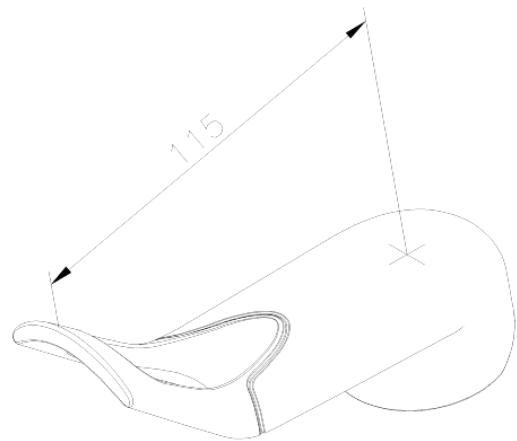

Clover Green

Handle for basin mixer and kitchen high spout

Article no.: 484517400
Finish: Chrome/Black
Series: Clover Green

EAN no.: 5708516740131

FM Mattsson Denmark ApS
Hvidkærvej 48, 5250 Odense SV, DK-56416218