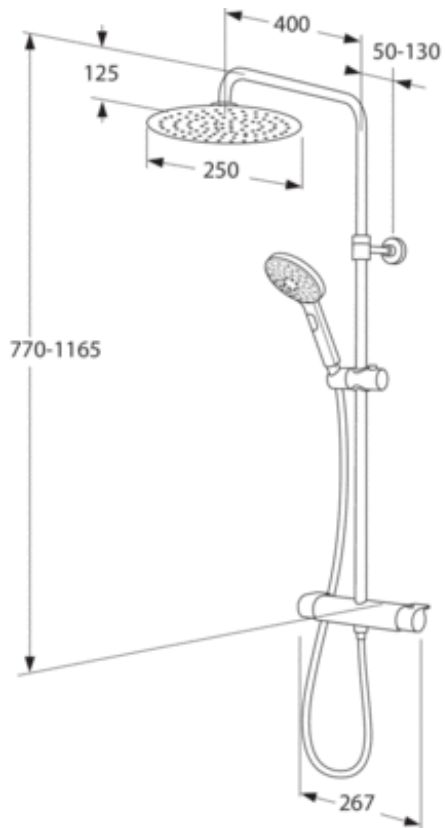

MÅLSKISSE

A MEMBER OF THE
VILLEROY & BOCH GROUP

Villeroy & Boch Gustavsberg AB
Box 400, 134 29 Gustavsberg
Tel: +46 (0) 8-570 391 00 | Fax +46 8 570 320 36
gustavsberg.se | e-post: info@gustavsberg.com