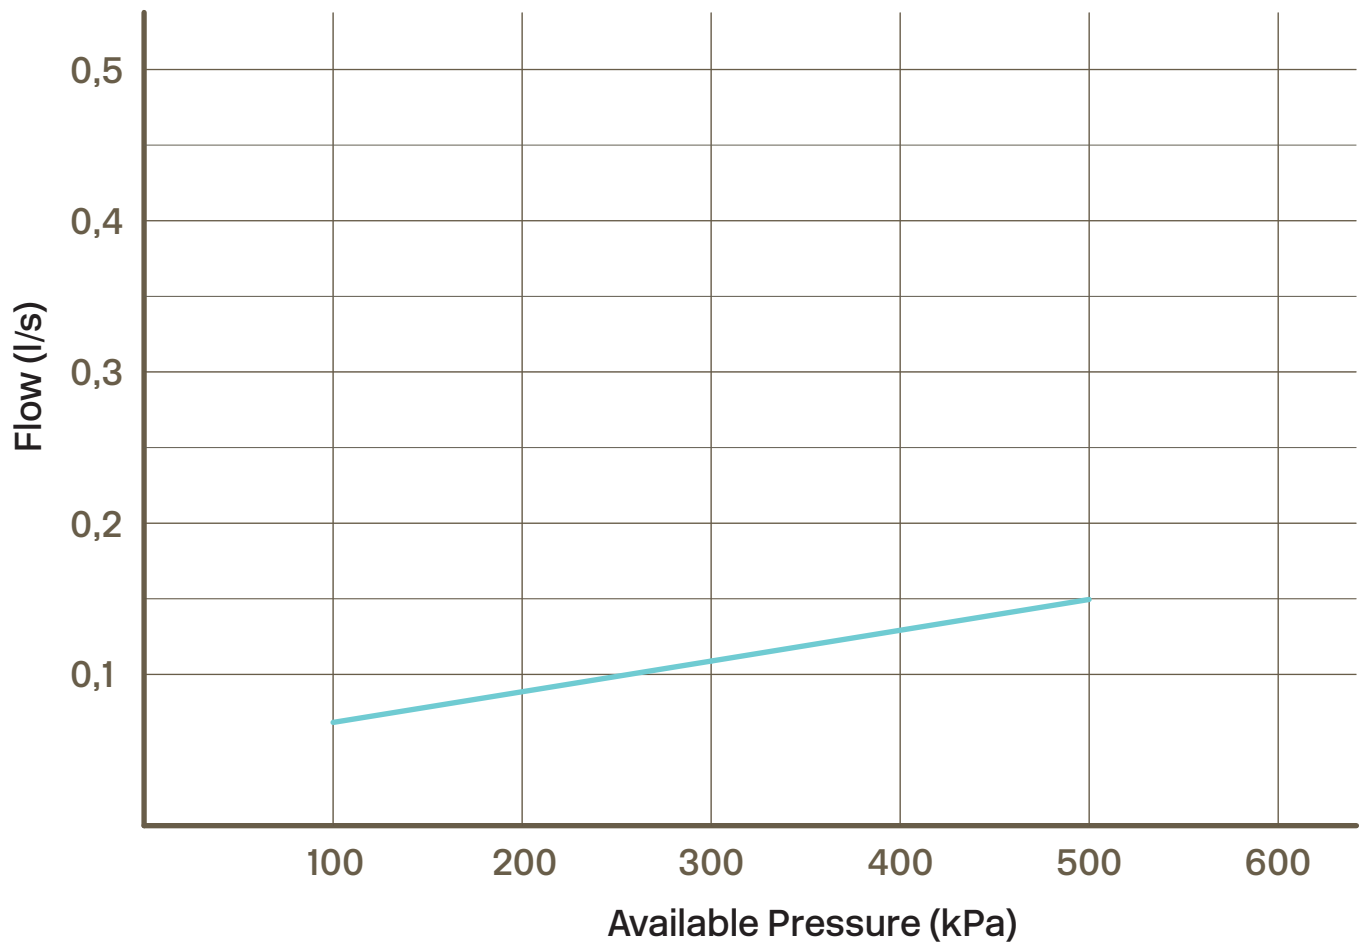

Tapwell

Pressure Drop

— = Mixed
Temperature