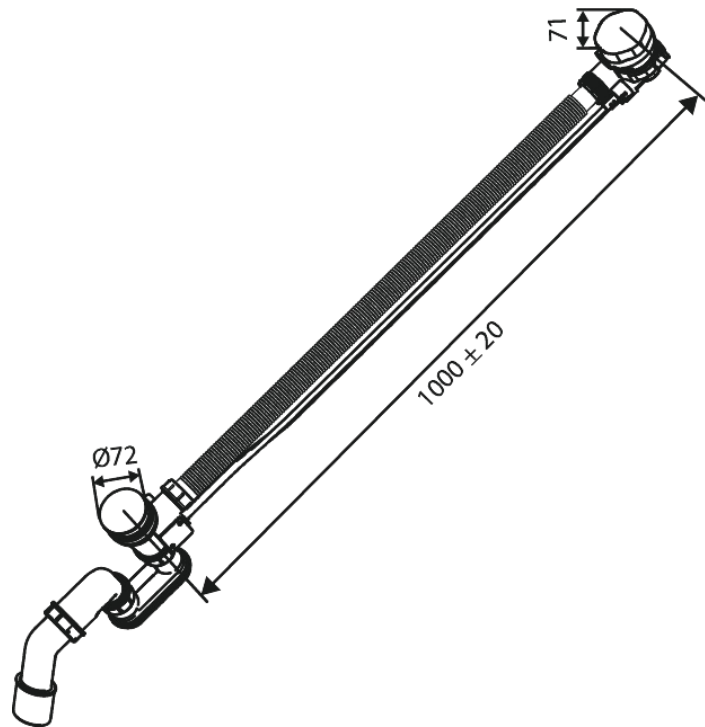

Concealed

Bath waste - loose item

Article no.: 238804600
Finish: Steel PVD
Series: Concealed

EAN no.: 5708516841739

Standard features:

Water consumption max 47 l/min

FM Mattsson Denmark ApS
Hvidkærvej 48, 5250 Odense SV, DK-56416218

+45 88 33 00 34 damixa-international@fmmattsongroup.com

Mere information på damixa.com

damixa