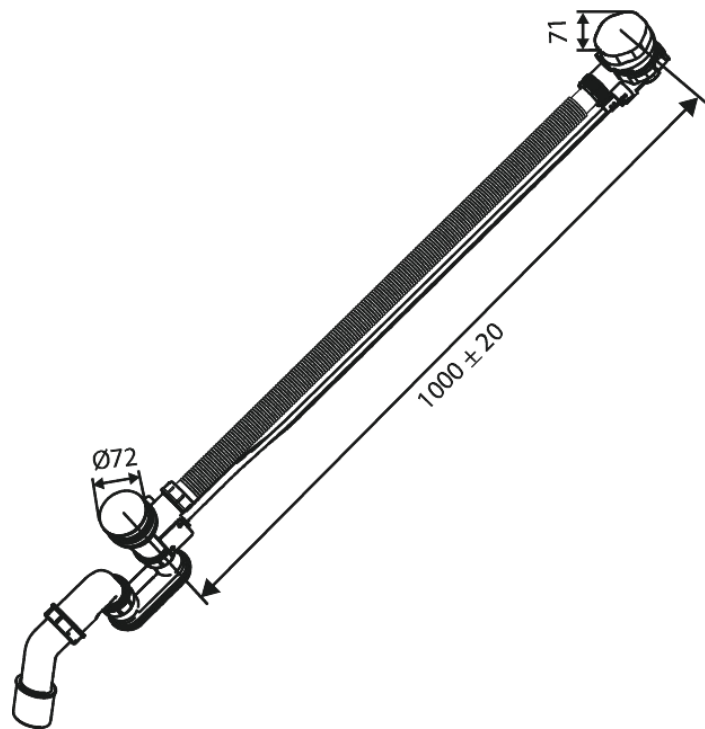

Concealed

Bath waste - loose item

Article no.: 238807700
Finish: Polished Brass PVD
Series: Concealed

EAN no.: 5708516841760

Standard features:

Water consumption max 47 l/min

FM Mattsson Denmark ApS
Hvidkærvej 48, 5250 Odense SV, DK-56416218

+45 88 33 00 34 damixa-international@fmmattsongroup.com

Mere information på damixa.com

damixa