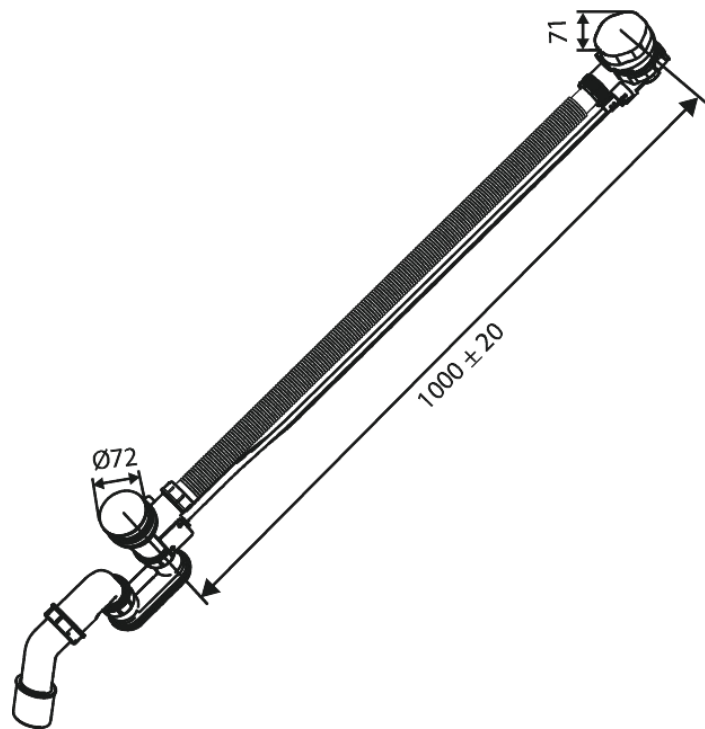

Concealed

Bath waste - loose item

Article no.: 238807900
Finish: Brushed Brass PVD
Series: Concealed

EAN no.: 5708516841777

Standard features:

Water consumption max 47 l/min

FM Mattsson Denmark ApS
Hvidkærvej 48, 5250 Odense SV, DK-56416218

+45 88 33 00 34 damixa-international@fmmattsongroup.com

Mere information på damixa.com

damixa