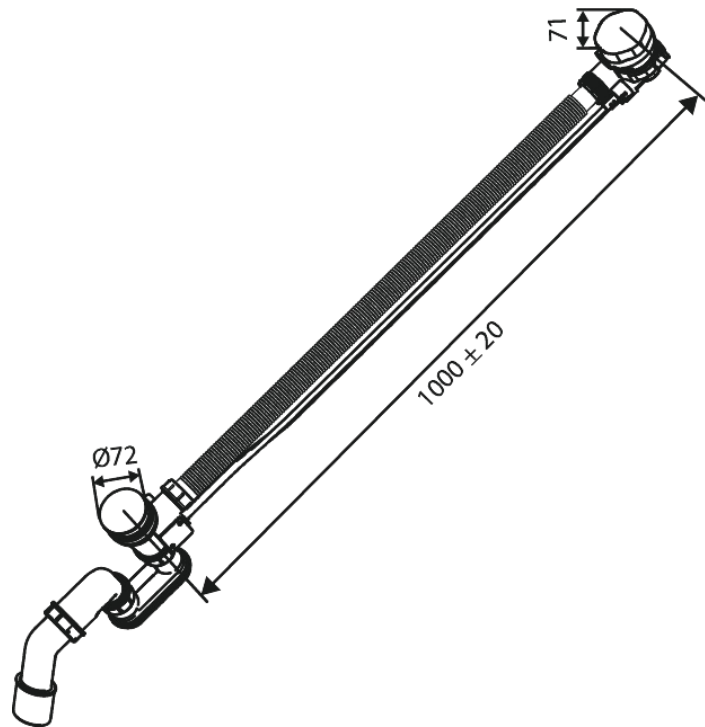

Concealed

Bath waste - loose item

Article no.: 238808700
Finish: Brushed Copper PVD
Series: Concealed

EAN no.: 5708516841784

Standard features:

Water consumption max 47 l/min

FM Mattsson Denmark ApS
Hvidkærvej 48, 5250 Odense SV, DK-56416218

+45 88 33 00 34 damixa-international@fmmattssongroup.com

Mere information på damixa.com

damixa