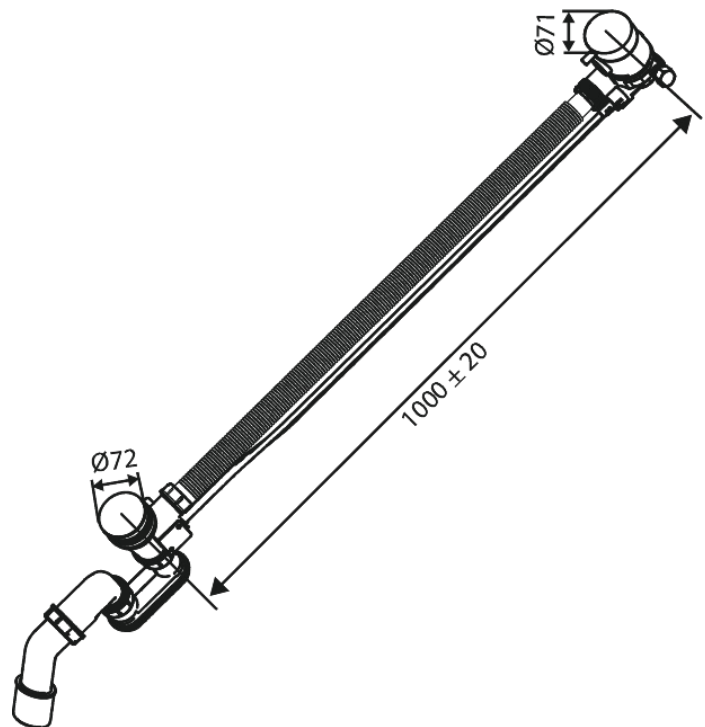

Concealed

Bath waste - with water outlet

Article no.: 238900000
Finish: Chrome
Series: Concealed

EAN no.: 5708516841791

Standard features:

Water consumption max 47 l/min

FM Mattsson Denmark ApS
Hvidkærvej 48, 5250 Odense SV, DK-56416218

+45 88 33 00 34 damixa-international@fmmattsongroup.com

Mere information på damixa.com

damixa