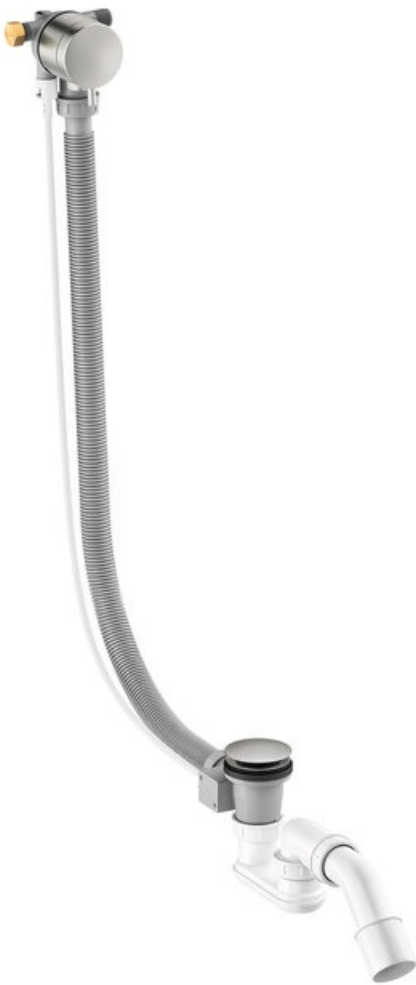

Concealed

Bath waste - with water outlet

Article no.: 238904600
Finish: Steel PVD
Series: Concealed

EAN no.: 5708516841807

Standard features:

Water consumption max 47 l/min

FM Mattsson Denmark ApS
Hvidkærvej 48, 5250 Odense SV, DK-56416218