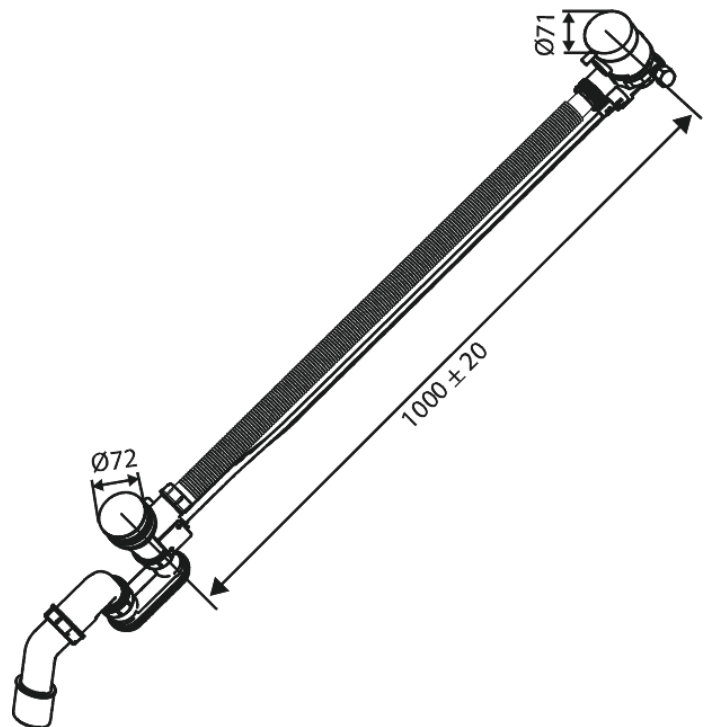

Concealed

Bath waste - with water outlet

Article no.: 238904600
Finish: Steel PVD
Series: Concealed

EAN no.: 5708516841807

Standard features:

Water consumption max 47 l/min

FM Mattsson Denmark ApS
Hvidkærvej 48, 5250 Odense SV, DK-56416218