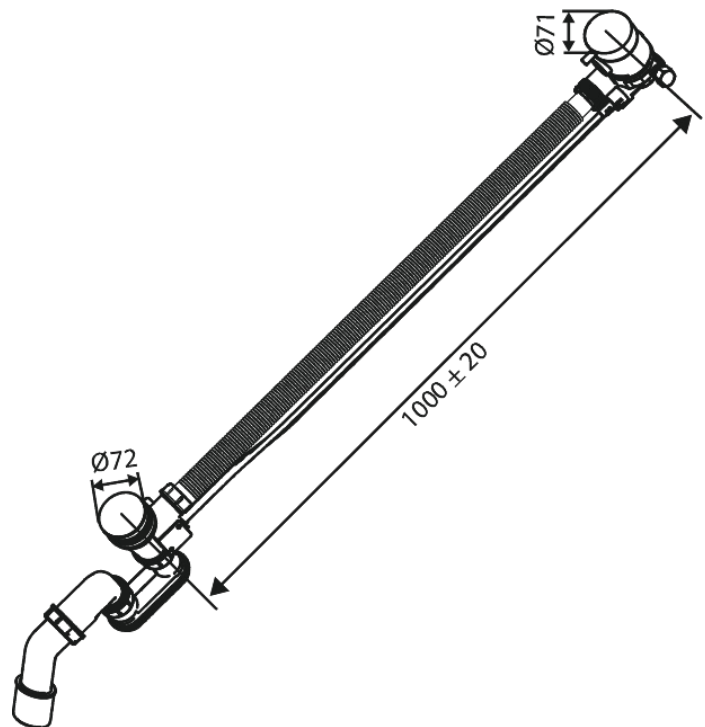

Concealed

Bath waste - with water outlet

Article no.: 238907700
Finish: Polished Brass PVD
Series: Concealed

EAN no.: 5708516841838

Standard features:

Water consumption max 47 l/min

FM Mattsson Denmark ApS
Hvidkærvej 48, 5250 Odense SV, DK-56416218