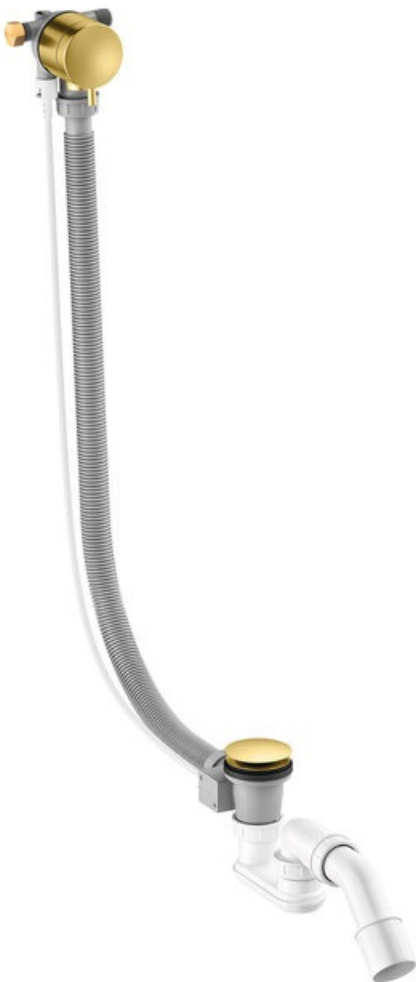

Concealed

Bath waste - with water outlet

Article no.: 238907900
Finish: Brushed Brass PVD
Series: Concealed

EAN no.: 5708516841845

Standard features:

Water consumption max 47 l/min

FM Mattsson Denmark ApS
Hvidkærvej 48, 5250 Odense SV, DK-56416218