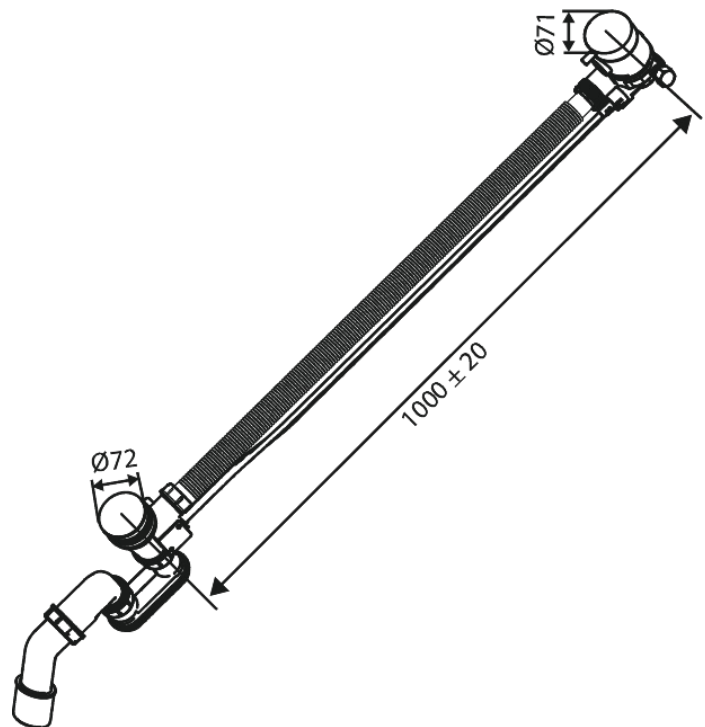

Concealed

Bath waste - with water outlet

Article no.: 238907900
Finish: Brushed Brass PVD
Series: Concealed

EAN no.: 5708516841845

Standard features:

Water consumption max 47 l/min

FM Mattsson Denmark ApS
Hvidkærvej 48, 5250 Odense SV, DK-56416218