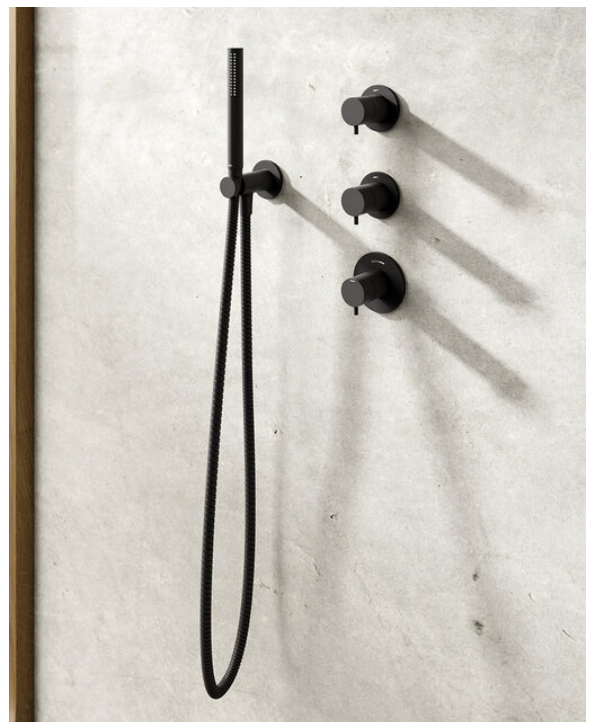

Concealed

Silhouet XS 2

Article no.: 570446100
Finish: Matt black
Series: Concealed

EAN no.: 5708516841159

Standard features:

Cover plate and handle in metal
Including head shower, hand shower and hose
Head Shower max. 9 l/m / Hand Shower max. 9 l/m

Product features

FM Mattsson Denmark ApS
Hvidkærvej 48, 5250 Odense SV, DK-56416218

+45 88 33 00 34 damixa-international@fmmattsongroup.com

Mere information på damixa.com

damixa