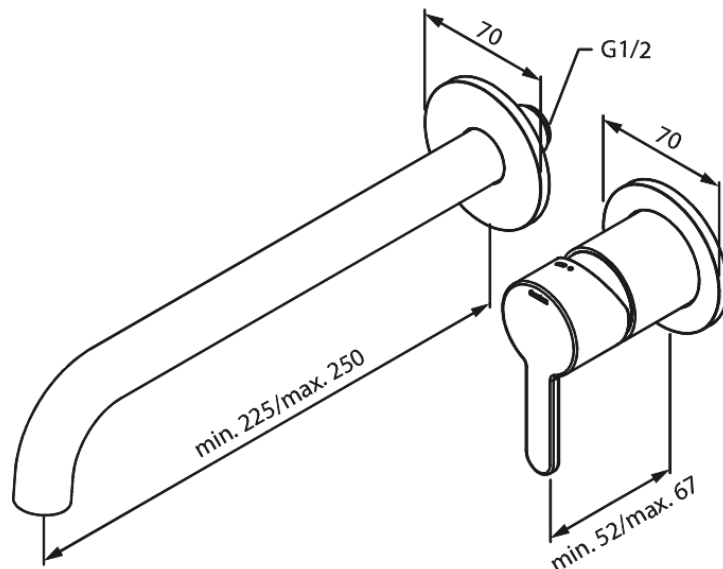

FM Mattsson Denmark ApS
Hvidkærvej 48, 5250 Odense SV, DK-56416218

+45 88 33 00 34 damixa-international@fmmattsongroup.com

Mere information på damixa.com

damixa