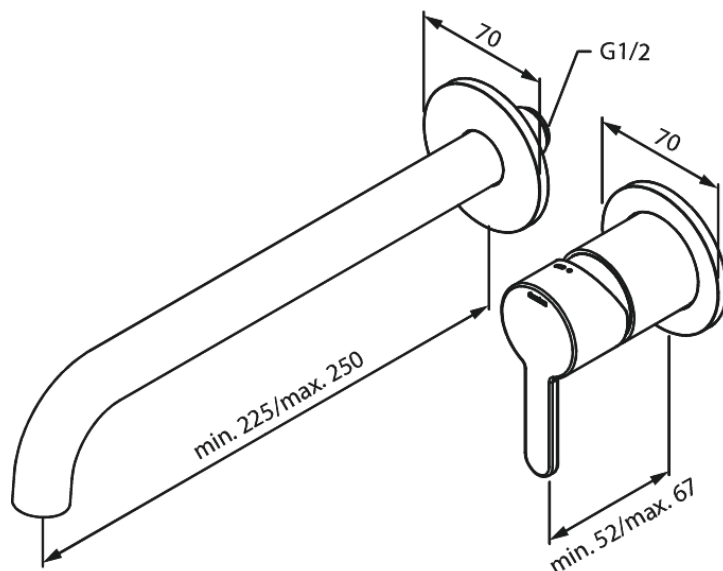

FM Mattsson Denmark ApS
Hvidkærvej 48, 5250 Odense SV, DK-56416218

+45 88 33 00 34 damixa-international@fmmattsongroup.com

Mere information på damixa.com

damixa