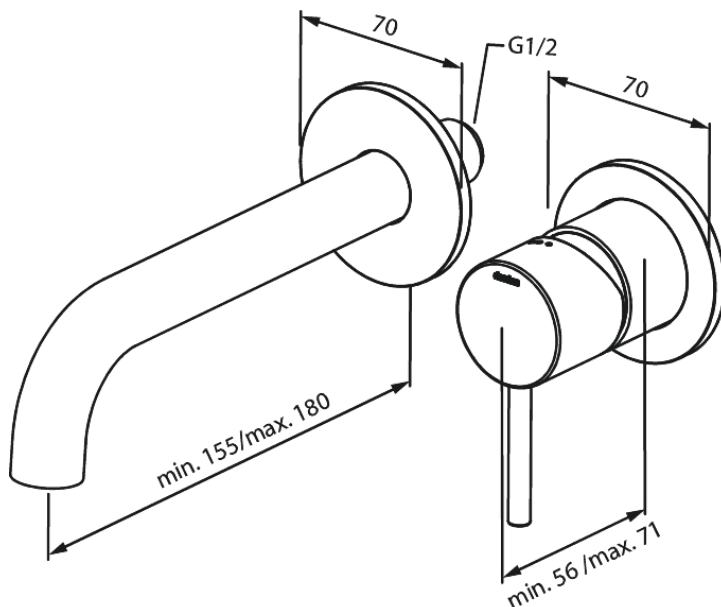

Product features

FM Mattsson Denmark ApS
Hvidkærvej 48, 5250 Odense SV, DK-56416218

+45 88 33 00 34 damixa-international@fmmattsongroup.com

Mere information på damixa.com

damixa