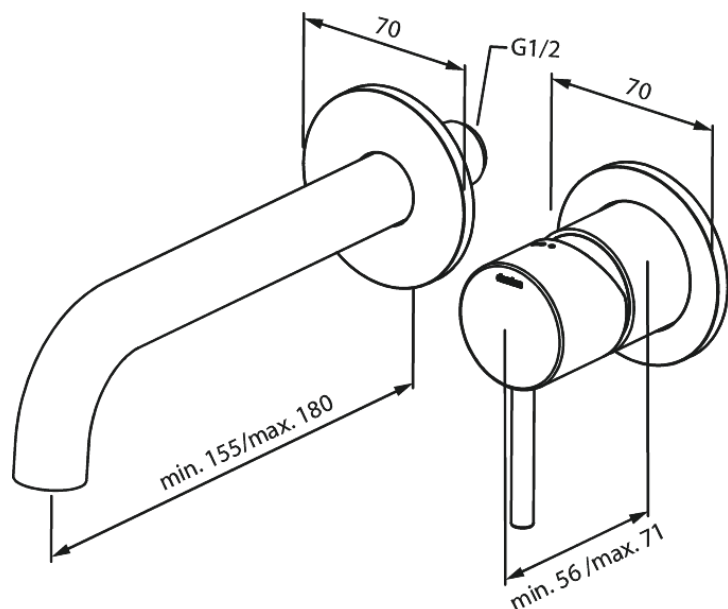

Product features

FM Mattsson Denmark ApS
Hvidkærvej 48, 5250 Odense SV, DK-56416218

+45 88 33 00 34 damixa-international@fmmattsongroup.com

Mere information på damixa.com

damixa