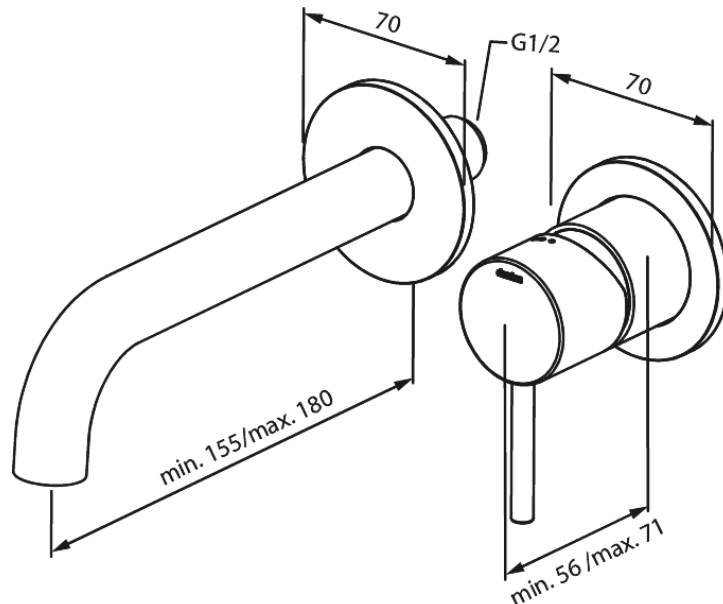

FM Mattsson Denmark ApS
Hvidkærvej 48, 5250 Odense SV, DK-56416218

+45 88 33 00 34 damixa-international@fmmattsongroup.com

Mere information på damixa.com

damixa