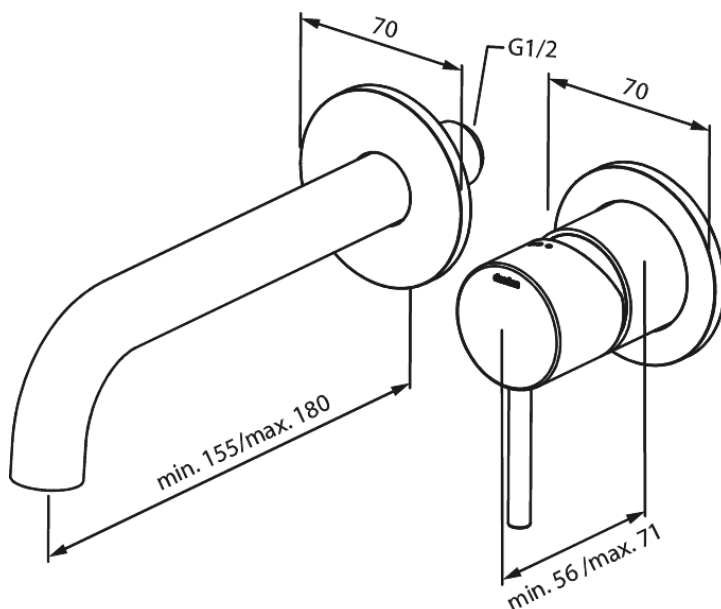

Product features

FM Mattsson Denmark ApS
Hvidkærvej 48, 5250 Odense SV, DK-56416218

+45 88 33 00 34 damixa-international@fmmattsongroup.com

Mere information på damixa.com

damixa