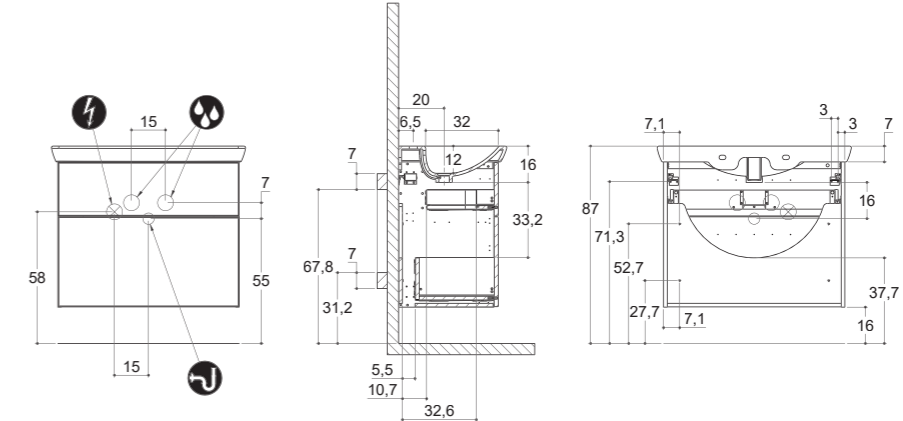

MINI MENUET

MINI MINORE

DEPTH 35 CM
HEIGHT 64 CM

MINI MENUET

MINI MINORE

INSTALLATION GUIDE

For more information on installation and first-fix measurements check our website under each product.

DEPTH 44 CM
HEIGHT 48 CM

MENUET

DEPTH 44 CM
HEIGHT 48 CM

EDGE

KANTATE

MINORE

LARGHETTO

LOTTO

INSTALLATION GUIDE

For more information on installation and first-fix measurements check our website under each product.

DEPTH 44 CM
HEIGHT 64 CM

MENUET

DEPTH 44 CM
HEIGHT 64 CM

EDGE

KANTATE

MINORE

LARGHETTO

LOTTO

INSTALLATION GUIDE

For more information on installation and first-fix measurements check our website under each product.

DEPTH 44 CM
HEIGHT 48 CM

CIRCLE

DEPTH 44 CM
HEIGHT 64 CM

CIRCLE

STADIUM