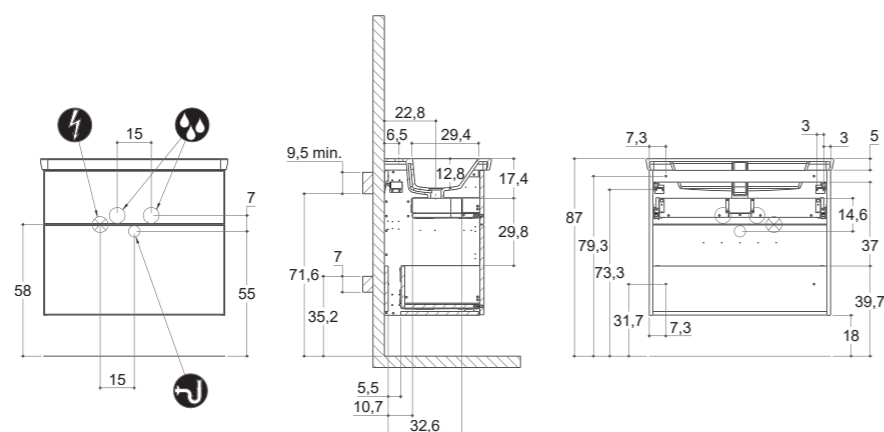

MINI MENUET

MINI MINORE

DEPTH 35 CM
HEIGHT 64 CM

MINI MENUET

MINI MINORE

INSTALLATION GUIDE

For more information on installation and first-fix measurements check our website under each product.

DEPTH 44 CM
HEIGHT 48 CM

MENUET

DEPTH 44 CM
HEIGHT 48 CM

EDGE

KANTATE

MINORE

LARGHETTO

LOTTO

INSTALLATION GUIDE

For more information on installation and first-fix measurements check our website under each product.

DEPTH 44 CM
HEIGHT 64 CM

MENUET

DEPTH 44 CM
HEIGHT 64 CM

EDGE

KANTATE

MINORE

LARGHETTO

LOTTO

INSTALLATION GUIDE

For more information on installation and first-fix measurements check our website under each product.

DEPTH 44 CM
HEIGHT 48 CM

CIRCLE

DEPTH 44 CM
HEIGHT 64 CM

CIRCLE

STADIUM