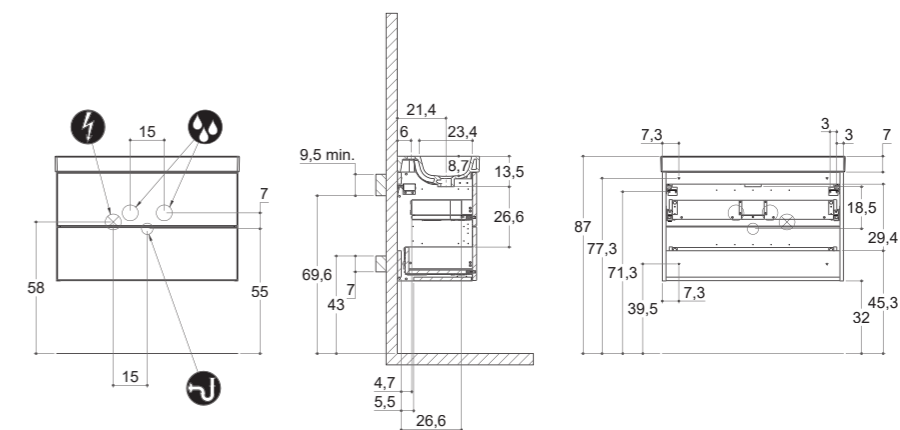

LUNA®

INSTALLATION GUIDE

INSTALLATION GUIDE

For more information on installation and first-fix measurements check our website under each product.

DEPTH 26 CM
HEIGHT 48 CM

MICRO MENUET

DEPTH 35 CM
HEIGHT 48 CM

MINI MENUET

MINI MINORE

DEPTH 35 CM
HEIGHT 64 CM

MINI MENUET

MINI MINORE

INSTALLATION GUIDE

For more information on installation and first-fix measurements check our website under each product.

DEPTH 44 CM
HEIGHT 48 CM

MENUET

DEPTH 44 CM
HEIGHT 48 CM

EDGE

KANTATE

MINORE

LARGHETTO

LOTTO

INSTALLATION GUIDE

For more information on installation and first-fix measurements check our website under each product.

DEPTH 44 CM
HEIGHT 64 CM

MENUET

DEPTH 44 CM
HEIGHT 64 CM

EDGE

KANTATE

MINORE

LARGHETTO