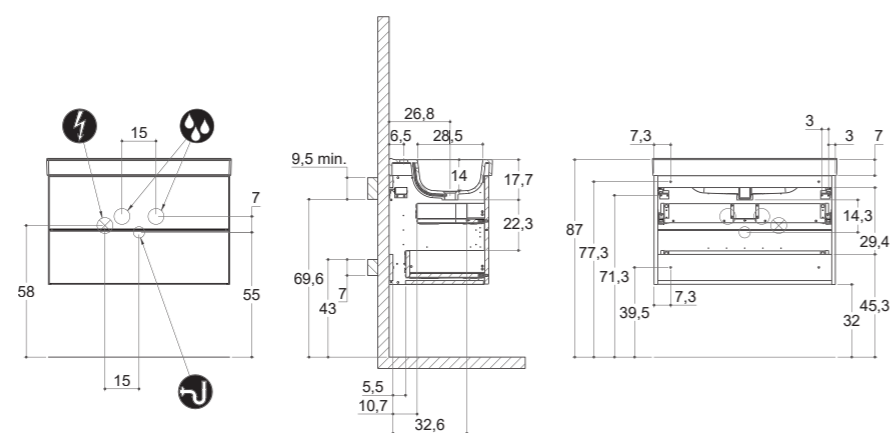

MINI MENUET

MINI MINORE

DEPTH 35 CM
HEIGHT 64 CM

MINI MENUET

MINI MINORE

INSTALLATION GUIDE

For more information on installation and first-fix measurements check our website under each product.

DEPTH 44 CM
HEIGHT 48 CM

MENUET

DEPTH 44 CM
HEIGHT 48 CM

EDGE

KANTATE

MINORE

LARGHETTO

LOTTO

INSTALLATION GUIDE

For more information on installation and first-fix measurements check our website under each product.

DEPTH 44 CM
HEIGHT 64 CM

MENUET

DEPTH 44 CM
HEIGHT 64 CM

EDGE

KANTATE

MINORE

LARGHETTO

LOTTO

INSTALLATION GUIDE

For more information on installation and first-fix measurements check our website under each product.

DEPTH 44 CM
HEIGHT 48 CM

CIRCLE

DEPTH 44 CM
HEIGHT 64 CM

CIRCLE

STADIUM