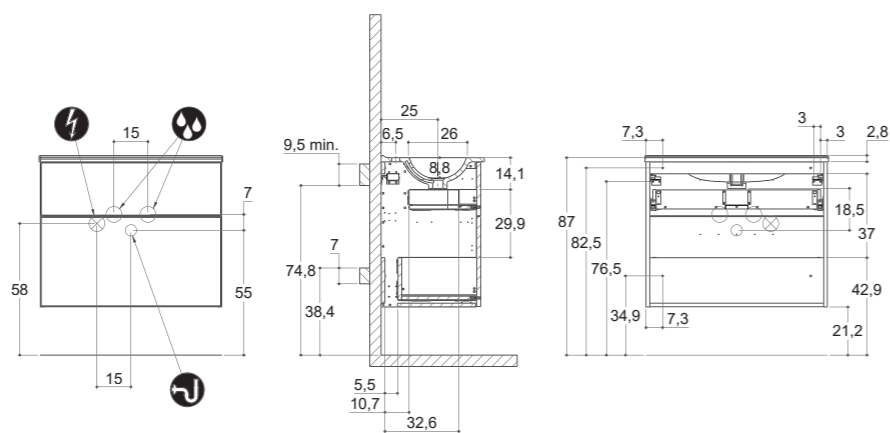

MINI MENUET

MINI MINORE

DEPTH 35 CM
HEIGHT 64 CM

MINI MENUET

MINI MINORE

INSTALLATION GUIDE

For more information on installation and first-fix measurements check our website under each product.

DEPTH 44 CM
HEIGHT 48 CM

MENUET

DEPTH 44 CM
HEIGHT 48 CM

EDGE

KANTATE

MINORE

LARGHETTO

LOTTO

INSTALLATION GUIDE

For more information on installation and first-fix measurements check our website under each product.

DEPTH 44 CM
HEIGHT 64 CM

MENUET

DEPTH 44 CM
HEIGHT 64 CM

EDGE

KANTATE

MINORE

LARGHETTO

LOTTO

INSTALLATION GUIDE

For more information on installation and first-fix measurements check our website under each product.

DEPTH 44 CM
HEIGHT 48 CM

CIRCLE

DEPTH 44 CM
HEIGHT 64 CM

CIRCLE

STADIUM