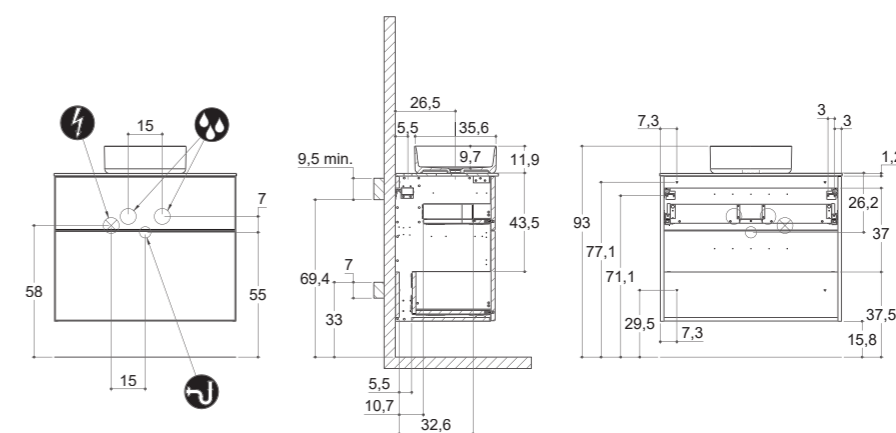

LUNA®

INSTALLATION GUIDE

INSTALLATION GUIDE

For more information on installation and first-fix measurements check our website under each product.

DEPTH 26 CM
HEIGHT 48 CM

MICRO MENUET

DEPTH 35 CM
HEIGHT 48 CM

MINI MENUET

MINI MINORE

DEPTH 35 CM
HEIGHT 64 CM

MINI MENUET

MINI MINORE

INSTALLATION GUIDE

For more information on installation and first-fix measurements check our website under each product.

DEPTH 44 CM
HEIGHT 48 CM

For more information on installation and first-fix measurements check our website under each product.

DEPTH 44 CM
HEIGHT 64 CM

MENUET

DEPTH 44 CM
HEIGHT 64 CM

EDGE

KANTATE

MINORE

LARGHETTO

LOTTO

INSTALLATION GUIDE

For more information on installation and first-fix measurements check our website under each product.

DEPTH 44 CM
HEIGHT 48 CM

CIRCLE

DEPTH 44 CM
HEIGHT 64 CM

CIRCLE

STADIUM