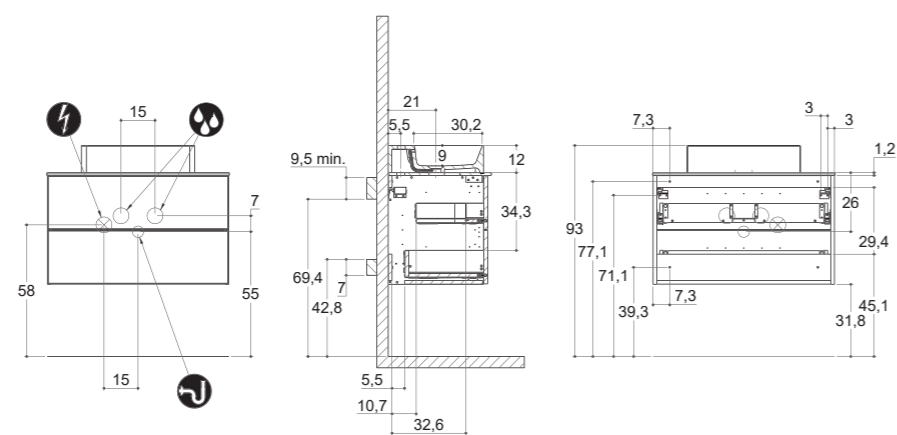

INSTALLATION GUIDE

For more information on installation and first-fix measurements check our website under each product.

DEPTH 44 CM
HEIGHT 48 CM

CIRCLE

DEPTH 44 CM
HEIGHT 64 CM

CIRCLE

STADIUM

STADIUM

CUBE

CUBE