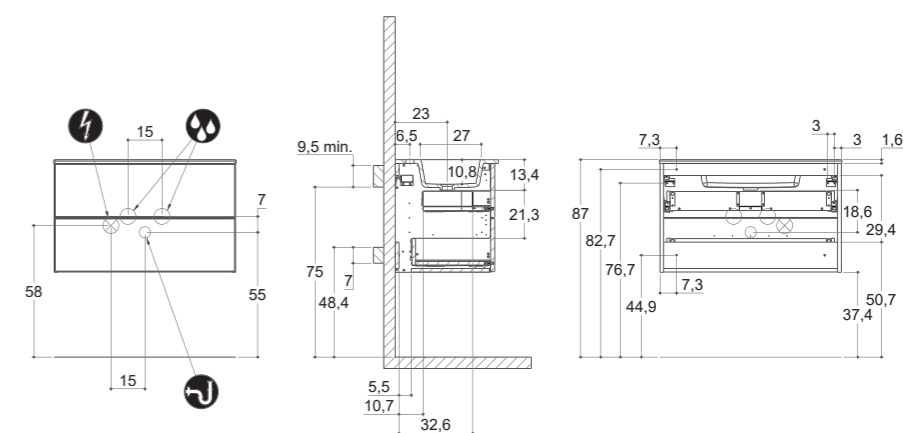

MINI MENUET

MINI MINORE

DEPTH 35 CM
HEIGHT 64 CM

MINI MENUET

MINI MINORE

INSTALLATION GUIDE

For more information on installation and first-fix measurements check our website under each product.

DEPTH 44 CM
HEIGHT 48 CM

MENUET

DEPTH 44 CM
HEIGHT 48 CM

EDGE

KANTATE

MINORE

LARGHETTO

LOTTO

INSTALLATION GUIDE

For more information on installation and first-fix measurements check our website under each product.

DEPTH 44 CM
HEIGHT 64 CM

MENUET

DEPTH 44 CM
HEIGHT 64 CM

EDGE

KANTATE

MINORE

LARGHETTO

LOTTO

INSTALLATION GUIDE

For more information on installation and first-fix measurements check our website under each product.

DEPTH 44 CM
HEIGHT 48 CM

CIRCLE

DEPTH 44 CM
HEIGHT 64 CM

CIRCLE

STADIUM