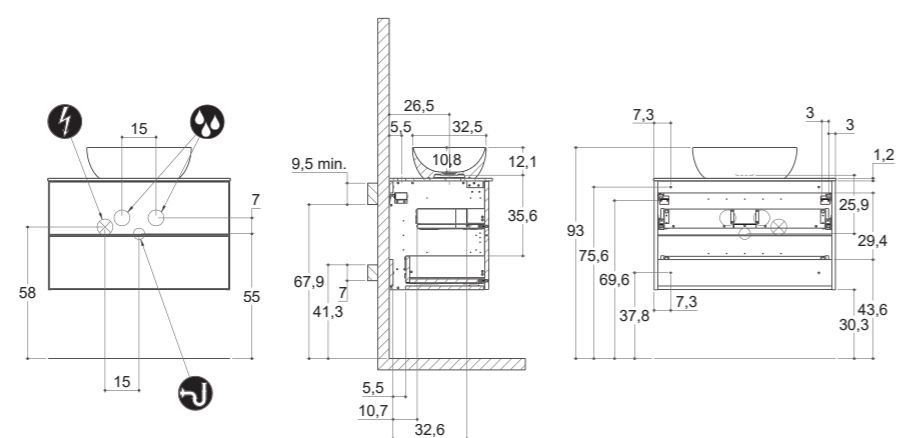

LUNA®

INSTALLATION GUIDE

INSTALLATION GUIDE

For more information on installation and first-fix measurements check our website under each product.

DEPTH 26 CM
HEIGHT 48 CM

MICRO MENUET

DEPTH 35 CM
HEIGHT 48 CM

MINI MENUET

MINI MINORE

DEPTH 35 CM
HEIGHT 64 CM

MINI MENUET

MINI MINORE

INSTALLATION GUIDE

For more information on installation and first-fix measurements check our website under each product.

DEPTH 44 CM
HEIGHT 48 CM

For more information on installation and first-fix measurements check our website under each product.

DEPTH 44 CM
HEIGHT 64 CM

MENUET

DEPTH 44 CM
HEIGHT 64 CM

EDGE

KANTATE

MINORE

LARGHETTO

LOTTO

INSTALLATION GUIDE

For more information on installation and first-fix measurements check our website under each product.

DEPTH 44 CM
HEIGHT 48 CM

CIRCLE

DEPTH 44 CM
HEIGHT 64 CM

CIRCLE

STADIUM