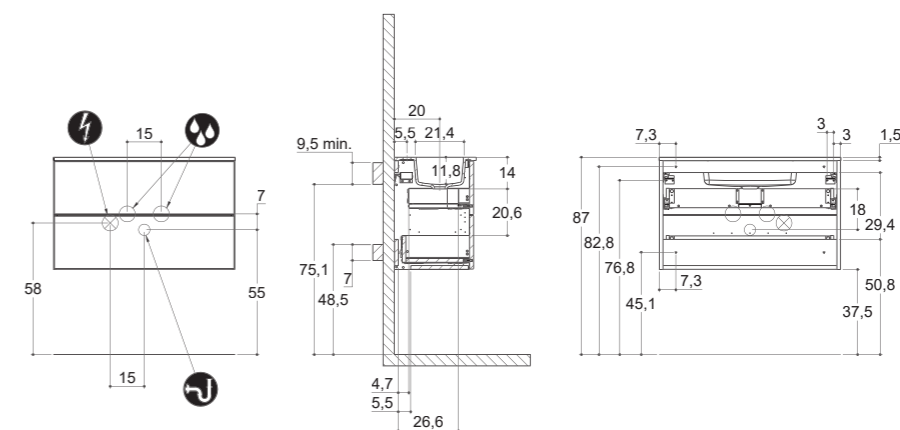

LUNA®

INSTALLATION GUIDE

INSTALLATION GUIDE

For more information on installation and first-fix measurements check our website under each product.

DEPTH 26 CM
HEIGHT 48 CM

MICRO MENUET

DEPTH 35 CM
HEIGHT 48 CM

MINI MENUET

MINI MINORE

DEPTH 35 CM
HEIGHT 64 CM

MINI MENUET

MINI MINORE

INSTALLATION GUIDE

For more information on installation and first-fix measurements check our website under each product.

DEPTH 44 CM
HEIGHT 48 CM

MENUET

DEPTH 44 CM
HEIGHT 48 CM

EDGE

KANTATE

MINORE

LARGHETTO

LOTTO

INSTALLATION GUIDE

For more information on installation and first-fix measurements check our website under each product.

DEPTH 44 CM
HEIGHT 64 CM

MENUET

DEPTH 44 CM
HEIGHT 64 CM

EDGE

KANTATE

MINORE

LARGHETTO