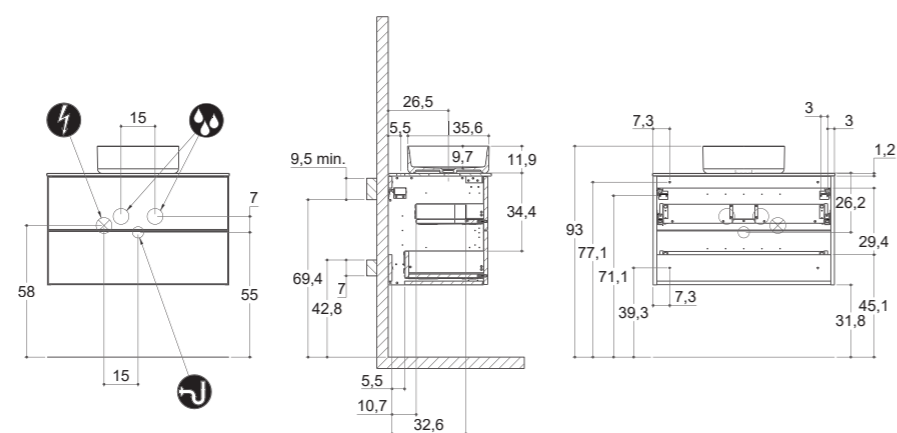

LUNA®

INSTALLATION GUIDE

INSTALLATION GUIDE

For more information on installation and first-fix measurements check our website under each product.

DEPTH 26 CM
HEIGHT 48 CM

MICRO MENUET

DEPTH 35 CM
HEIGHT 48 CM

MINI MENUET

MINI MINORE

DEPTH 35 CM
HEIGHT 64 CM

MINI MENUET

MINI MINORE

INSTALLATION GUIDE

For more information on installation and first-fix measurements check our website under each product.

DEPTH 44 CM
HEIGHT 48 CM

For more information on installation and first-fix measurements check our website under each product.

DEPTH 44 CM
HEIGHT 64 CM

MENUET

DEPTH 44 CM
HEIGHT 64 CM

EDGE

KANTATE

MINORE

LARGHETTO

LOTTO

INSTALLATION GUIDE

For more information on installation and first-fix measurements check our website under each product.

DEPTH 44 CM
HEIGHT 48 CM

CIRCLE

DEPTH 44 CM
HEIGHT 64 CM

CIRCLE

STADIUM