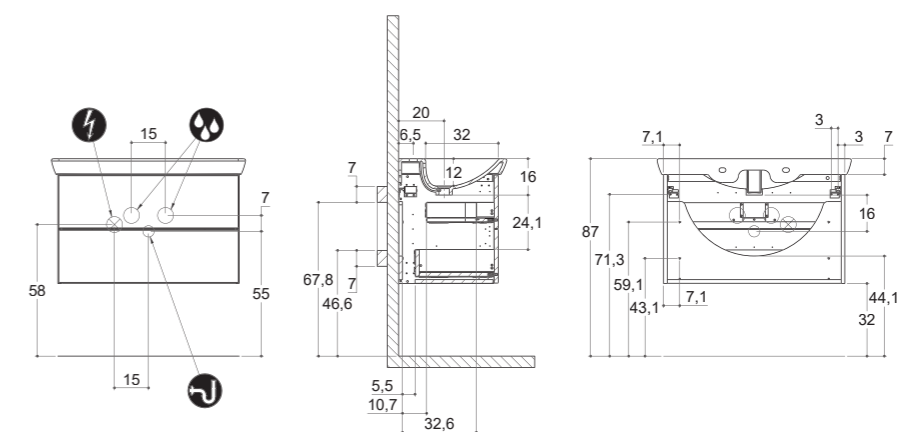

MINI MENUET

MINI MINORE

DEPTH 35 CM
HEIGHT 64 CM

MINI MENUET

MINI MINORE

INSTALLATION GUIDE

For more information on installation and first-fix measurements check our website under each product.

DEPTH 44 CM
HEIGHT 48 CM

MENUET

DEPTH 44 CM
HEIGHT 48 CM

EDGE

KANTATE

MINORE

LARGHETTO

LOTTO

INSTALLATION GUIDE

For more information on installation and first-fix measurements check our website under each product.

DEPTH 44 CM
HEIGHT 64 CM

MENUET

DEPTH 44 CM
HEIGHT 64 CM

EDGE

KANTATE

MINORE

LARGHETTO

LOTTO

INSTALLATION GUIDE

For more information on installation and first-fix measurements check our website under each product.

DEPTH 44 CM
HEIGHT 48 CM

CIRCLE

DEPTH 44 CM
HEIGHT 64 CM

CIRCLE

STADIUM