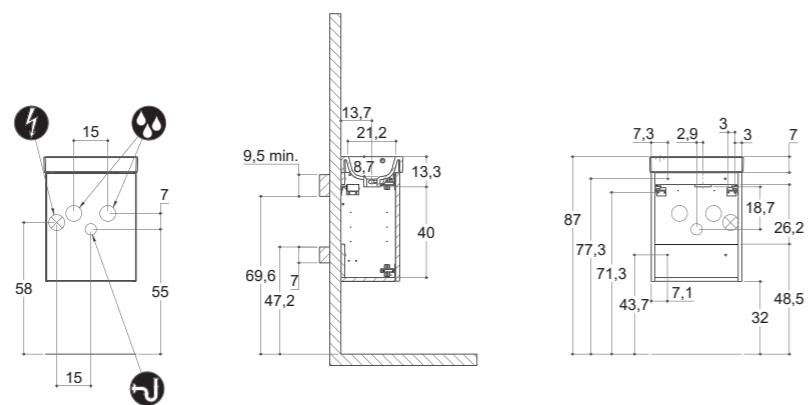

LUNA®

INSTALLATION GUIDE

INSTALLATION GUIDE

For more information on installation and first-fix measurements check our website under each product.

DEPTH 26 CM
HEIGHT 48 CM

MICRO MENUET

DEPTH 35 CM
HEIGHT 48 CM

MINI MENUET

MINI MINORE

DEPTH 35 CM
HEIGHT 64 CM

MINI MENUET

MINI MINORE

INSTALLATION GUIDE

For more information on installation and first-fix measurements check our website under each product.

DEPTH 44 CM
HEIGHT 48 CM

MENUET

DEPTH 44 CM
HEIGHT 48 CM

EDGE

KANTATE

MINORE

LARGHETTO

LOTTO

INSTALLATION GUIDE

For more information on installation and first-fix measurements check our website under each product.

DEPTH 44 CM
HEIGHT 64 CM

MENUET

DEPTH 44 CM
HEIGHT 64 CM

EDGE

KANTATE

MINORE

LARGHETTO