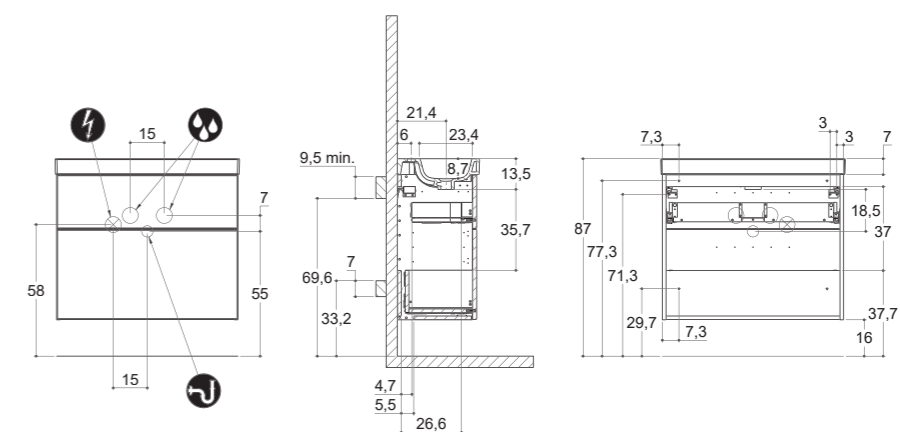

MINI MENUET

MINI MINORE

DEPTH 35 CM
HEIGHT 64 CM

MINI MENUET

MINI MINORE

INSTALLATION GUIDE

For more information on installation and first-fix measurements check our website under each product.

DEPTH 44 CM
HEIGHT 48 CM

MENUET

DEPTH 44 CM
HEIGHT 48 CM

EDGE

KANTATE

MINORE

LARGHETTO

LOTTO

INSTALLATION GUIDE

For more information on installation and first-fix measurements check our website under each product.

DEPTH 44 CM
HEIGHT 64 CM

MENUET

DEPTH 44 CM
HEIGHT 64 CM

EDGE

KANTATE

MINORE

LARGHETTO

LOTTO

INSTALLATION GUIDE

For more information on installation and first-fix measurements check our website under each product.

DEPTH 44 CM
HEIGHT 48 CM

CIRCLE

DEPTH 44 CM
HEIGHT 64 CM

CIRCLE

STADIUM