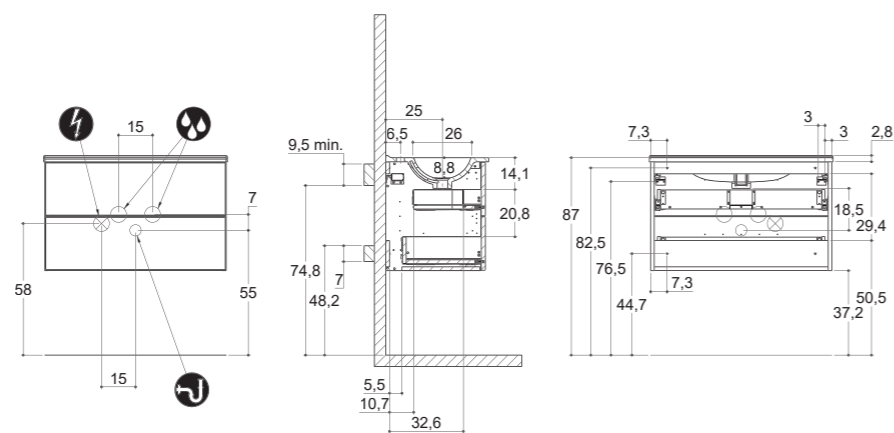

MINI MENUET

MINI MINORE

DEPTH 35 CM
HEIGHT 64 CM

MINI MENUET

MINI MINORE

INSTALLATION GUIDE

For more information on installation and first-fix measurements check our website under each product.

DEPTH 44 CM
HEIGHT 48 CM

MENUET

DEPTH 44 CM
HEIGHT 48 CM

EDGE

KANTATE

MINORE

LARGHETTO

LOTTO

INSTALLATION GUIDE

For more information on installation and first-fix measurements check our website under each product.

DEPTH 44 CM
HEIGHT 64 CM

MENUET

DEPTH 44 CM
HEIGHT 64 CM

EDGE

KANTATE

MINORE

LARGHETTO

LOTTO

INSTALLATION GUIDE

For more information on installation and first-fix measurements check our website under each product.

DEPTH 44 CM
HEIGHT 48 CM

CIRCLE

DEPTH 44 CM
HEIGHT 64 CM

CIRCLE

STADIUM