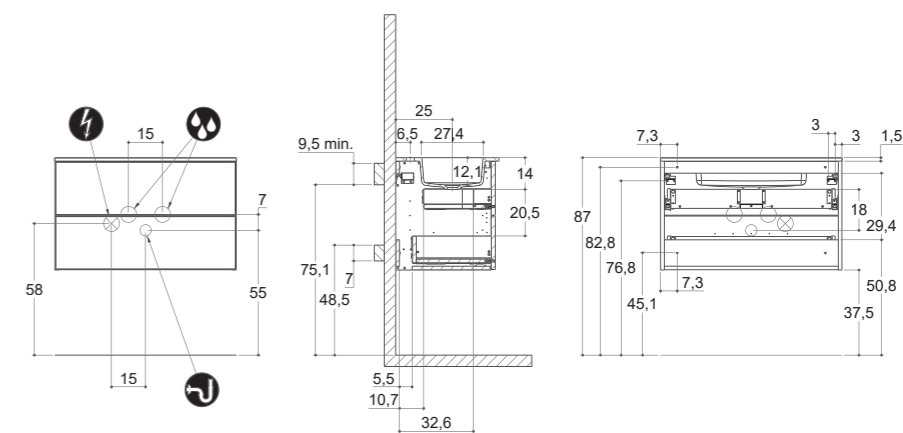

MINI MENUET

MINI MINORE

DEPTH 35 CM
HEIGHT 64 CM

MINI MENUET

MINI MINORE

INSTALLATION GUIDE

For more information on installation and first-fix measurements check our website under each product.

DEPTH 44 CM
HEIGHT 48 CM

MENUET

DEPTH 44 CM
HEIGHT 48 CM

EDGE

KANTATE

MINORE

LARGHETTO

LOTTO

INSTALLATION GUIDE

For more information on installation and first-fix measurements check our website under each product.

DEPTH 44 CM
HEIGHT 64 CM

MENUET

DEPTH 44 CM
HEIGHT 64 CM

EDGE

KANTATE

MINORE

LARGHETTO

LOTTO

INSTALLATION GUIDE

For more information on installation and first-fix measurements check our website under each product.

DEPTH 44 CM
HEIGHT 48 CM

CIRCLE

DEPTH 44 CM
HEIGHT 64 CM

CIRCLE

STADIUM