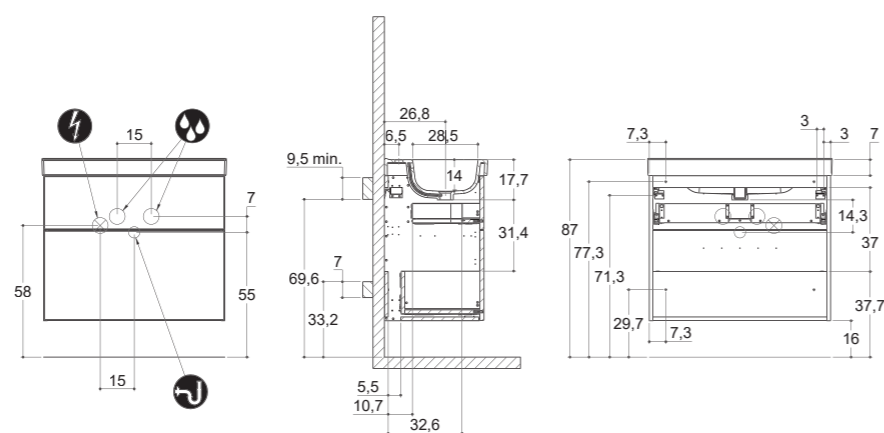

MINI MENUET

MINI MINORE

DEPTH 35 CM
HEIGHT 64 CM

MINI MENUET

MINI MINORE

INSTALLATION GUIDE

For more information on installation and first-fix measurements check our website under each product.

DEPTH 44 CM
HEIGHT 48 CM

MENUET

DEPTH 44 CM
HEIGHT 48 CM

EDGE

KANTATE

MINORE

LARGHETTO

LOTTO

INSTALLATION GUIDE

For more information on installation and first-fix measurements check our website under each product.

DEPTH 44 CM
HEIGHT 64 CM

MENUET

DEPTH 44 CM
HEIGHT 64 CM

EDGE

KANTATE

MINORE

LARGHETTO

LOTTO

INSTALLATION GUIDE

For more information on installation and first-fix measurements check our website under each product.

DEPTH 44 CM
HEIGHT 48 CM

CIRCLE

DEPTH 44 CM
HEIGHT 64 CM

CIRCLE

STADIUM