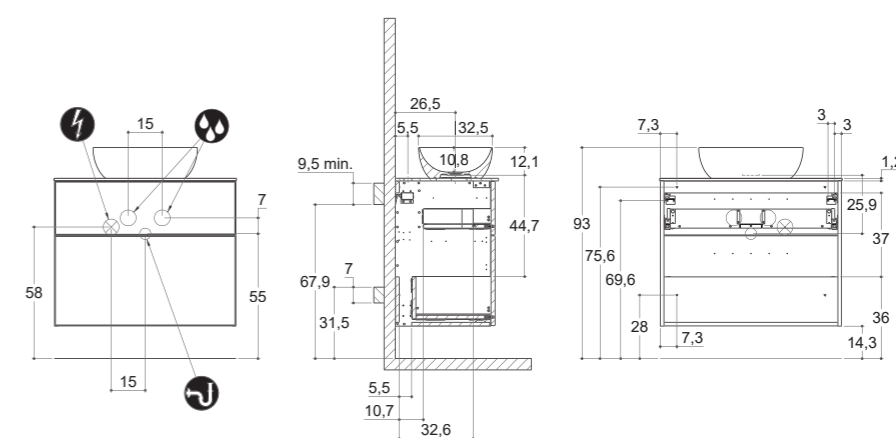

INSTALLATION GUIDE

For more information on installation and first-fix measurements check our website under each product.

DEPTH 44 CM
HEIGHT 48 CM

CIRCLE

DEPTH 44 CM
HEIGHT 64 CM

CIRCLE

STADIUM

STADIUM

CUBE

CUBE