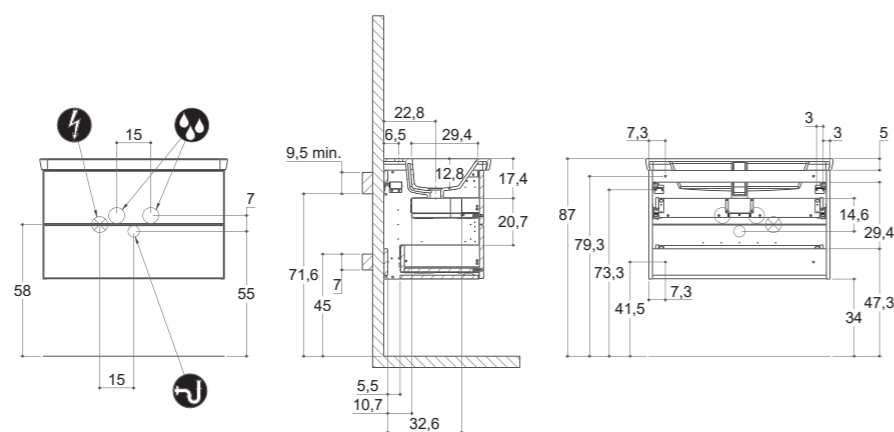

MINI MENUET

MINI MINORE

DEPTH 35 CM
HEIGHT 64 CM

MINI MENUET

MINI MINORE

INSTALLATION GUIDE

For more information on installation and first-fix measurements check our website under each product.

DEPTH 44 CM
HEIGHT 48 CM

MENUET

DEPTH 44 CM
HEIGHT 48 CM

EDGE

KANTATE

MINORE

LARGHETTO

LOTTO

INSTALLATION GUIDE

For more information on installation and first-fix measurements check our website under each product.

DEPTH 44 CM
HEIGHT 64 CM

MENUET

DEPTH 44 CM
HEIGHT 64 CM

EDGE

KANTATE

MINORE

LARGHETTO

LOTTO

INSTALLATION GUIDE

For more information on installation and first-fix measurements check our website under each product.

DEPTH 44 CM
HEIGHT 48 CM

CIRCLE

DEPTH 44 CM
HEIGHT 64 CM

CIRCLE

STADIUM