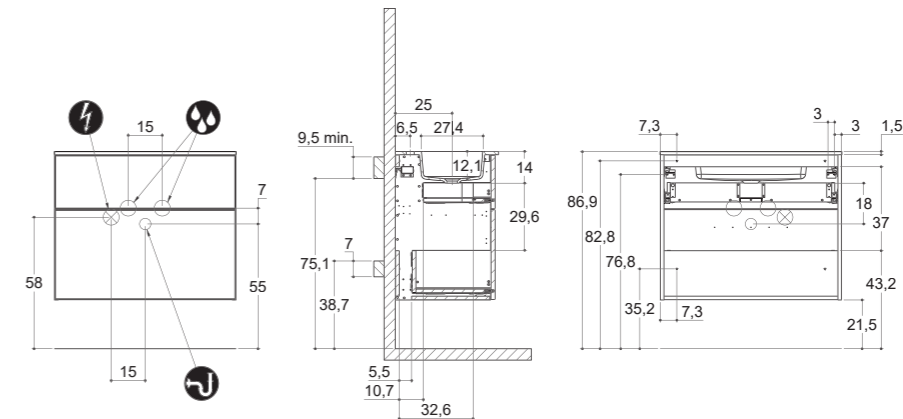

MINI MENUET

MINI MINORE

DEPTH 35 CM
HEIGHT 64 CM

MINI MENUET

MINI MINORE

INSTALLATION GUIDE

For more information on installation and first-fix measurements check our website under each product.

DEPTH 44 CM
HEIGHT 48 CM

MENUET

DEPTH 44 CM
HEIGHT 48 CM

EDGE

KANTATE

MINORE

LARGHETTO

LOTTO

INSTALLATION GUIDE

For more information on installation and first-fix measurements check our website under each product.

DEPTH 44 CM
HEIGHT 64 CM

MENUET

DEPTH 44 CM
HEIGHT 64 CM

EDGE

KANTATE

MINORE

LARGHETTO

LOTTO

INSTALLATION GUIDE

For more information on installation and first-fix measurements check our website under each product.

DEPTH 44 CM
HEIGHT 48 CM

CIRCLE

DEPTH 44 CM
HEIGHT 64 CM

CIRCLE

STADIUM