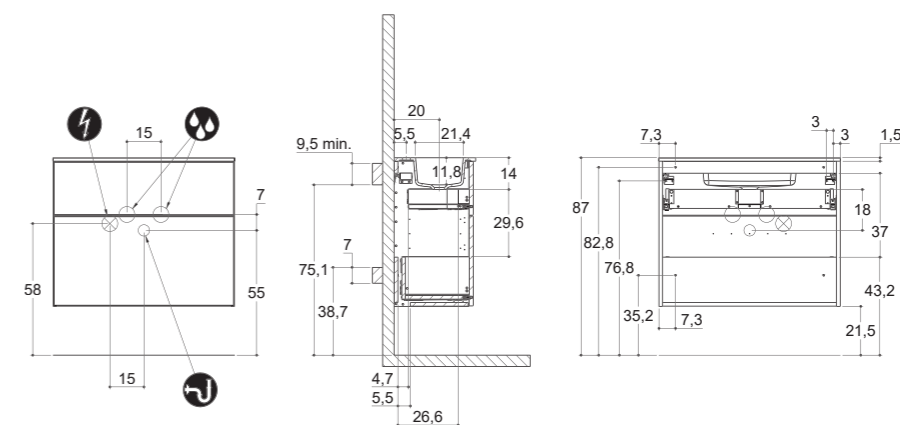

LUNA®

INSTALLATION GUIDE

INSTALLATION GUIDE

For more information on installation and first-fix measurements check our website under each product.

DEPTH 26 CM
HEIGHT 48 CM

MICRO MENUET

DEPTH 35 CM
HEIGHT 48 CM

MINI MENUET

MINI MINORE

DEPTH 35 CM
HEIGHT 64 CM

MINI MENUET

MINI MINORE

INSTALLATION GUIDE

For more information on installation and first-fix measurements check our website under each product.

DEPTH 44 CM
HEIGHT 48 CM

MENUET

DEPTH 44 CM
HEIGHT 48 CM

EDGE

KANTATE

MINORE

LARGHETTO

LOTTO

INSTALLATION GUIDE

For more information on installation and first-fix measurements check our website under each product.

DEPTH 44 CM
HEIGHT 64 CM

MENUET

DEPTH 44 CM
HEIGHT 64 CM

EDGE

KANTATE

MINORE

LARGHETTO