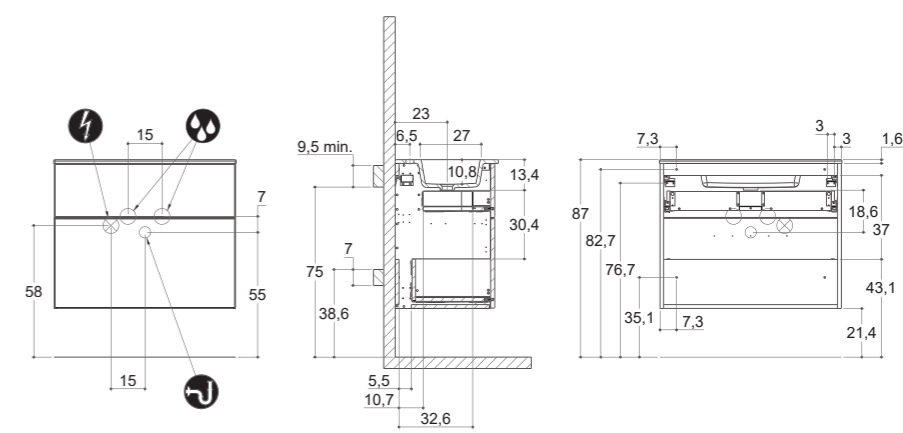

MINI MENUET

MINI MINORE

DEPTH 35 CM
HEIGHT 64 CM

MINI MENUET

MINI MINORE

INSTALLATION GUIDE

For more information on installation and first-fix measurements check our website under each product.

DEPTH 44 CM
HEIGHT 48 CM

MENUET

DEPTH 44 CM
HEIGHT 48 CM

EDGE

KANTATE

MINORE

LARGHETTO

LOTTO

INSTALLATION GUIDE

For more information on installation and first-fix measurements check our website under each product.

DEPTH 44 CM
HEIGHT 64 CM

MENUET

DEPTH 44 CM
HEIGHT 64 CM

EDGE

KANTATE

MINORE

LARGHETTO

LOTTO

INSTALLATION GUIDE

For more information on installation and first-fix measurements check our website under each product.

DEPTH 44 CM
HEIGHT 48 CM

CIRCLE

DEPTH 44 CM
HEIGHT 64 CM

CIRCLE

STADIUM