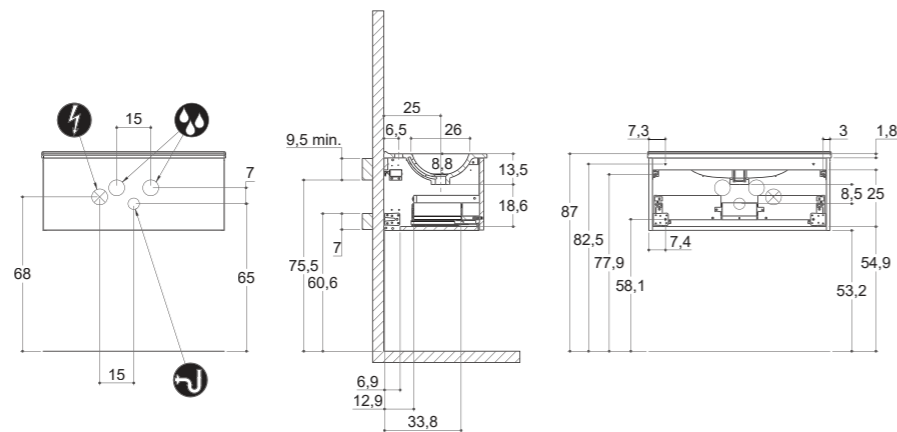

URBAN

INSTALLATION GUIDE

For more information on installation and first-fix measurements check our website under each product.

DEPTH 44 CM
HEIGHT 32 CM

MENUET

DEPTH 44 CM
HEIGHT 32 CM

EDGE

KANTATE

MINORE

LARGHETTO