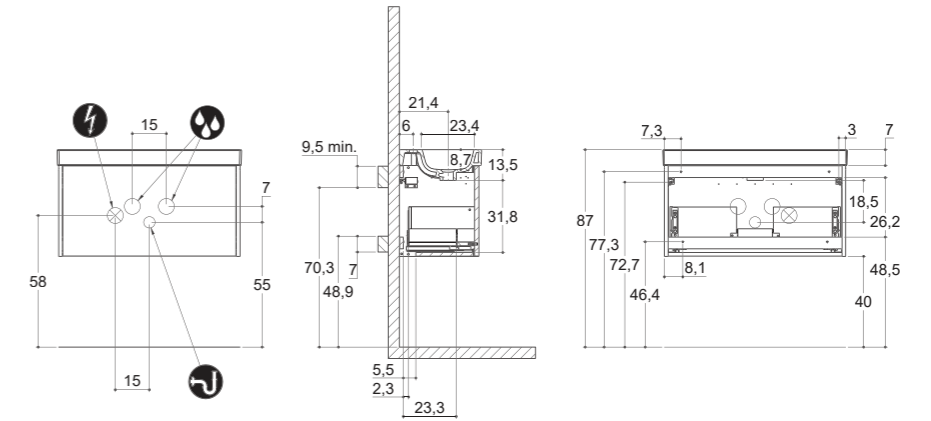

YOU 

INSTALLATION GUIDE

CLASSIC

INSTALLATION GUIDE

For more information on installation and first-fix measurements check our website under each product.

DEPTH 26 CM
HEIGHT 40 CM

MICRO MENUET

DEPTH 35 CM
HEIGHT 40 CM

MINI MENUET

MINI MINORE

CLASSIC

INSTALLATION GUIDE

For more information on installation and first-fix measurements check our website under each product.

DEPTH 44 CM
HEIGHT 40 CM

MENUET

DEPTH 44 CM
HEIGHT 40 CM

EDGE

KANTATE

MINORE

LARGHETTO

CLASSIC

INSTALLATION GUIDE

For more information on installation and first-fix measurements check our website under each product.

DEPTH 44 CM
HEIGHT 64 CM

For more information on installation and first-fix measurements check our website under each product.

DEPTH 44 CM
HEIGHT 40 CM

CIRCLE

DEPTH 44 CM
HEIGHT 64 CM

CIRCLE

STADIUM

STADIUM

CUBE