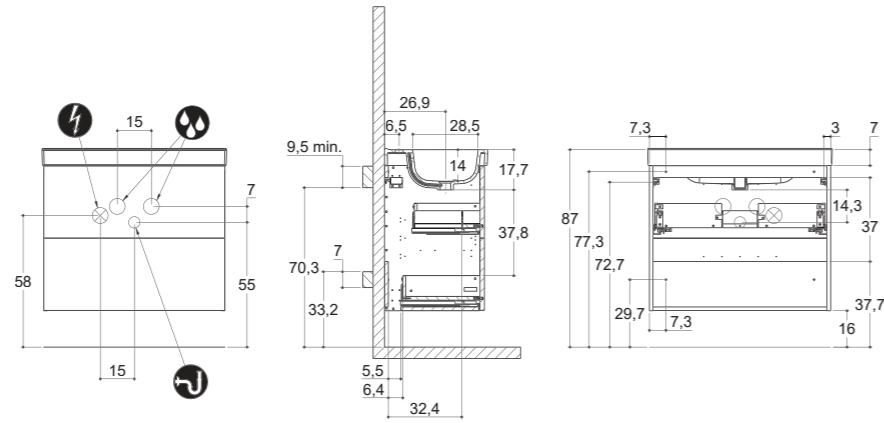

MINI MENUET

MINI MINORE

MINI MINORE

URBAN

INSTALLATION GUIDE

For more information on installation and first-fix measurements check our website under each product.

DEPTH 44 CM
HEIGHT 32 CM

MENUET

DEPTH 44 CM
HEIGHT 32 CM

EDGE

KANTATE

MINORE

LARGHETTO

URBAN

INSTALLATION GUIDE

For more information on installation and first-fix measurements check our website under each product.

DEPTH 44 CM
HEIGHT 64 CM

MENUET

DEPTH 44 CM
HEIGHT 64 CM

EDGE

KANTATE

MINORE

LARGHETTO

URBAN

INSTALLATION GUIDE

For more information on installation and first-fix measurements check our website under each product.

DEPTH 44 CM
HEIGHT 32 CM

CIRCLE

DEPTH 44 CM
HEIGHT 64 CM

CIRCLE

STADIUM

STADIUM