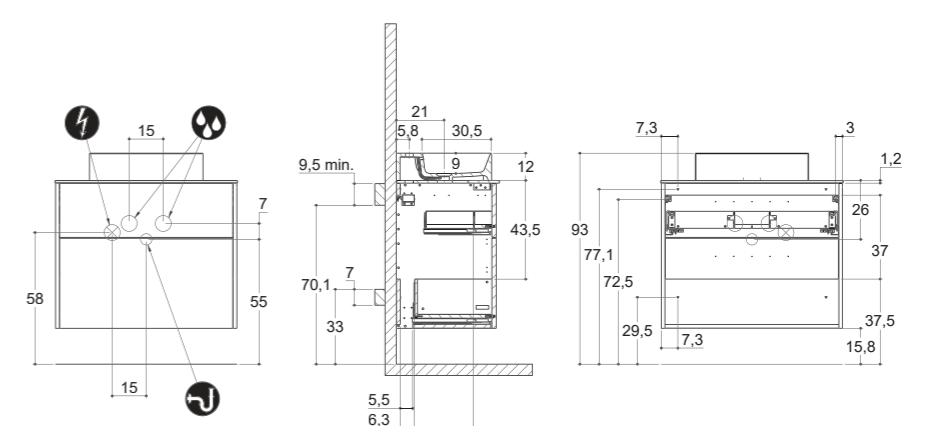

For more information on installation and first-fix measurements check our website under each product.

DEPTH 44 CM
HEIGHT 40 CM

CIRCLE

DEPTH 44 CM
HEIGHT 64 CM

CIRCLE

STADIUM

STADIUM

CUBE

CUBE

VINTAGE

INSTALLATION GUIDE

For more information on installation and first-fix measurements check our website under each product.

DEPTH 44 CM
HEIGHT 40 CM

CIRCLE

DEPTH 44 CM
HEIGHT 64 CM

CIRCLE

STADIUM

STADIUM

URBAN

INSTALLATION GUIDE

For more information on installation and first-fix measurements check our website under each product.

DEPTH 35 CM
HEIGHT 32 CM

MINI MENUET

DEPTH 35 CM
HEIGHT 64 CM

MINI MENUET

MINI MINORE

MINI MINORE

URBAN

INSTALLATION GUIDE

For more information on installation and first-fix measurements check our website under each product.

DEPTH 44 CM
HEIGHT 32 CM

MENUET