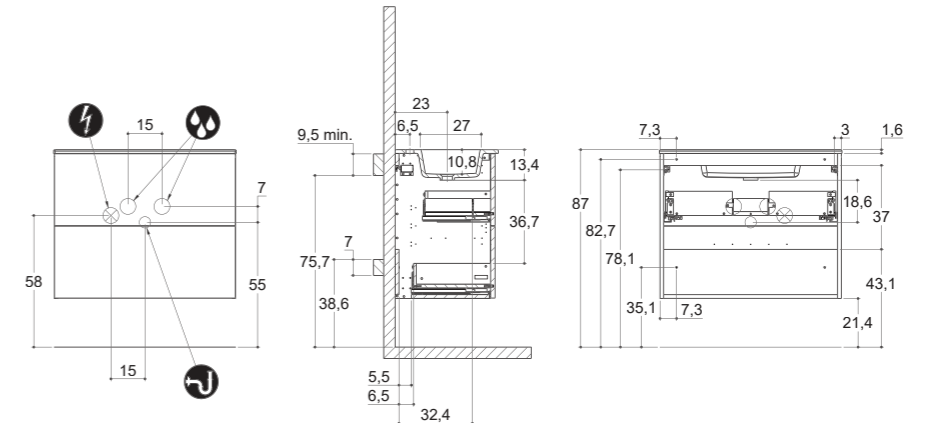

MINI MENUET

MINI MINORE

MINI MINORE

URBAN

INSTALLATION GUIDE

For more information on installation and first-fix measurements check our website under each product.

DEPTH 44 CM
HEIGHT 32 CM

MENUET

DEPTH 44 CM
HEIGHT 32 CM

EDGE

KANTATE

MINORE

LARGHETTO

URBAN

INSTALLATION GUIDE

For more information on installation and first-fix measurements check our website under each product.

DEPTH 44 CM
HEIGHT 64 CM

MENUET

DEPTH 44 CM
HEIGHT 64 CM

EDGE

KANTATE

MINORE

LARGHETTO

URBAN

INSTALLATION GUIDE

For more information on installation and first-fix measurements check our website under each product.

DEPTH 44 CM
HEIGHT 32 CM

CIRCLE

DEPTH 44 CM
HEIGHT 64 CM

CIRCLE

STADIUM

STADIUM