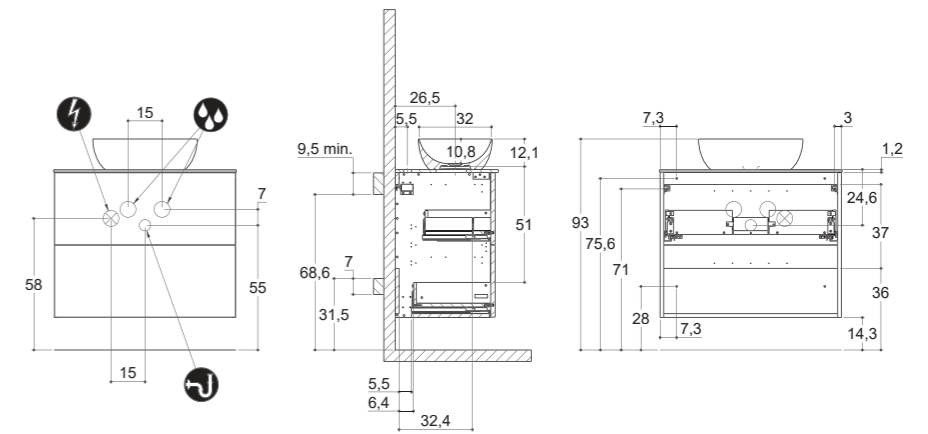

CUBE

VINTAGE

INSTALLATION GUIDE

For more information on installation and first-fix measurements check our website under each product.

DEPTH 44 CM
HEIGHT 40 CM

CIRCLE

DEPTH 44 CM
HEIGHT 64 CM

CIRCLE

MINI MENUET

MINI MINORE

MINI MINORE

URBAN

INSTALLATION GUIDE

For more information on installation and first-fix measurements check our website under each product.

DEPTH 44 CM
HEIGHT 32 CM

MENUET

DEPTH 44 CM
HEIGHT 64 CM

MENUET

DEPTH 44 CM
HEIGHT 64 CM

EDGE

KANTATE

MINORE

LARGHETTO

URBAN

INSTALLATION GUIDE

For more information on installation and first-fix measurements check our website under each product.

DEPTH 44 CM
HEIGHT 32 CM

CIRCLE

DEPTH 44 CM
HEIGHT 64 CM

CIRCLE

STADIUM

STADIUM