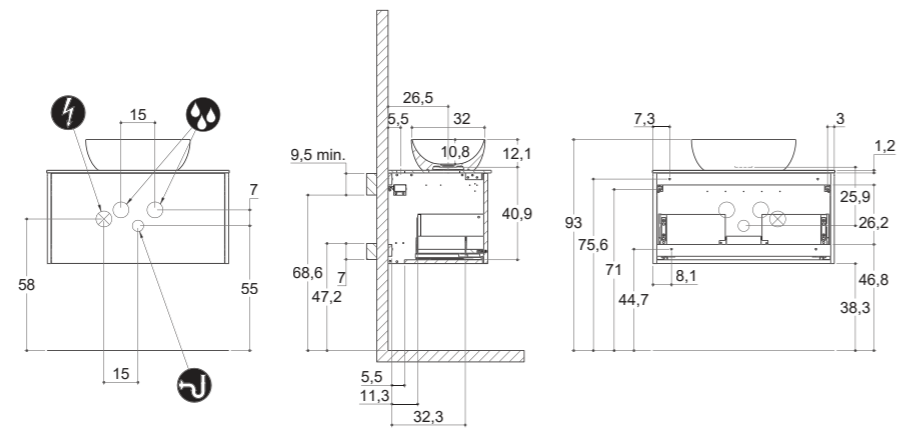

For more information on installation and first-fix measurements check our website under each product.

DEPTH 44 CM
HEIGHT 40 CM

CIRCLE

DEPTH 44 CM
HEIGHT 64 CM

CIRCLE

STADIUM

STADIUM

CUBE

CUBE

VINTAGE

INSTALLATION GUIDE

For more information on installation and first-fix measurements check our website under each product.

DEPTH 44 CM
HEIGHT 40 CM

CIRCLE

DEPTH 44 CM
HEIGHT 64 CM

CIRCLE

STADIUM

STADIUM

URBAN

INSTALLATION GUIDE

For more information on installation and first-fix measurements check our website under each product.

DEPTH 35 CM
HEIGHT 32 CM

MINI MENUET

DEPTH 35 CM
HEIGHT 64 CM

MINI MENUET

MINI MINORE

MINI MINORE

URBAN

INSTALLATION GUIDE

For more information on installation and first-fix measurements check our website under each product.

DEPTH 44 CM
HEIGHT 32 CM

MENUET