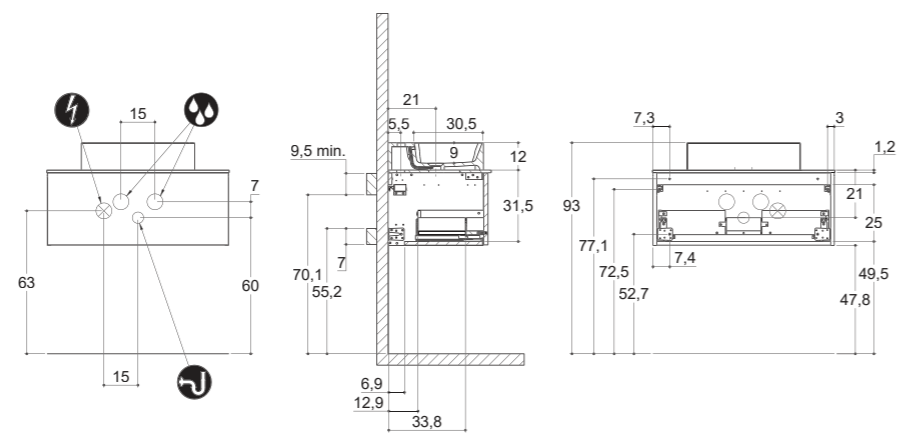

URBAN

INSTALLATION GUIDE

For more information on installation and first-fix measurements check our website under each product.

DEPTH 44 CM
HEIGHT 32 CM

CIRCLE

DEPTH 44 CM
HEIGHT 64 CM

CIRCLE

STADIUM

STADIUM

CUBE

CUBE