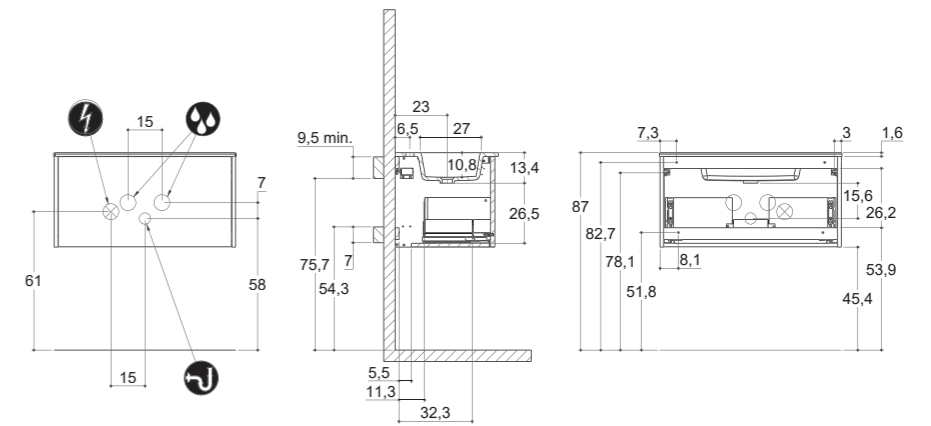

YOU 

INSTALLATION GUIDE

CLASSIC

INSTALLATION GUIDE

For more information on installation and first-fix measurements check our website under each product.

DEPTH 26 CM
HEIGHT 40 CM

MICRO MENUET

DEPTH 35 CM
HEIGHT 40 CM

MINI MENUET

MINI MINORE

CLASSIC

INSTALLATION GUIDE

For more information on installation and first-fix measurements check our website under each product.

DEPTH 44 CM
HEIGHT 40 CM

MENUET

DEPTH 44 CM
HEIGHT 40 CM

EDGE

KANTATE

MINORE

LARGHETTO

CLASSIC

INSTALLATION GUIDE

For more information on installation and first-fix measurements check our website under each product.

DEPTH 44 CM
HEIGHT 64 CM

For more information on installation and first-fix measurements check our website under each product.

DEPTH 44 CM
HEIGHT 40 CM

CIRCLE

DEPTH 44 CM
HEIGHT 64 CM

CIRCLE

STADIUM

STADIUM

CUBE