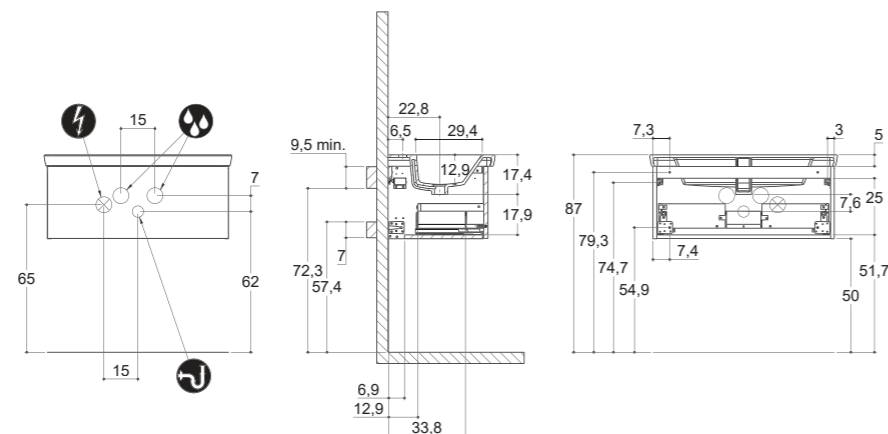

MINI MENUET

MINI MINORE

MINI MINORE

URBAN

INSTALLATION GUIDE

For more information on installation and first-fix measurements check our website under each product.

DEPTH 44 CM
HEIGHT 32 CM

MENUET

DEPTH 44 CM
HEIGHT 32 CM

EDGE

KANTATE

MINORE

LARGHETTO

URBAN

INSTALLATION GUIDE

For more information on installation and first-fix measurements check our website under each product.

DEPTH 44 CM
HEIGHT 64 CM

MENUET

DEPTH 44 CM
HEIGHT 64 CM

EDGE

KANTATE

MINORE

LARGHETTO

URBAN

INSTALLATION GUIDE

For more information on installation and first-fix measurements check our website under each product.

DEPTH 44 CM
HEIGHT 32 CM

CIRCLE

DEPTH 44 CM
HEIGHT 64 CM

CIRCLE

STADIUM

STADIUM