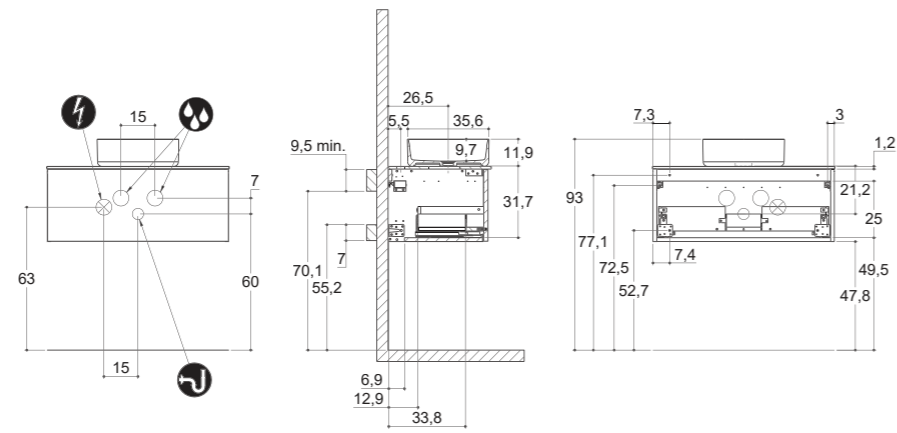

CUBE

VINTAGE

INSTALLATION GUIDE

For more information on installation and first-fix measurements check our website under each product.

DEPTH 44 CM
HEIGHT 40 CM

CIRCLE

DEPTH 44 CM
HEIGHT 64 CM

CIRCLE

MINI MENUET

MINI MINORE

MINI MINORE

URBAN

INSTALLATION GUIDE

For more information on installation and first-fix measurements check our website under each product.

DEPTH 44 CM
HEIGHT 32 CM

MENUET

DEPTH 44 CM
HEIGHT 64 CM

MENUET

DEPTH 44 CM
HEIGHT 64 CM

EDGE

KANTATE

MINORE

LARGHETTO

URBAN

INSTALLATION GUIDE

For more information on installation and first-fix measurements check our website under each product.

DEPTH 44 CM
HEIGHT 32 CM

CIRCLE

DEPTH 44 CM
HEIGHT 64 CM

CIRCLE

STADIUM

STADIUM