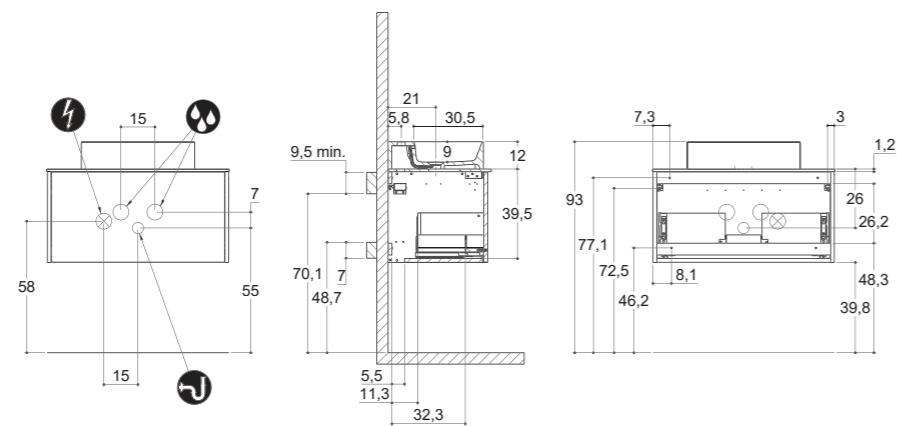

For more information on installation and first-fix measurements check our website under each product.

DEPTH 44 CM
HEIGHT 40 CM

CIRCLE

DEPTH 44 CM
HEIGHT 64 CM

CIRCLE

STADIUM

STADIUM

CUBE

CUBE

VINTAGE

INSTALLATION GUIDE

For more information on installation and first-fix measurements check our website under each product.

DEPTH 44 CM
HEIGHT 40 CM

CIRCLE

DEPTH 44 CM
HEIGHT 64 CM

CIRCLE

STADIUM

STADIUM

URBAN

INSTALLATION GUIDE

For more information on installation and first-fix measurements check our website under each product.

DEPTH 35 CM
HEIGHT 32 CM

MINI MENUET

DEPTH 35 CM
HEIGHT 64 CM

MINI MENUET

MINI MINORE

MINI MINORE

URBAN

INSTALLATION GUIDE

For more information on installation and first-fix measurements check our website under each product.

DEPTH 44 CM
HEIGHT 32 CM

MENUET