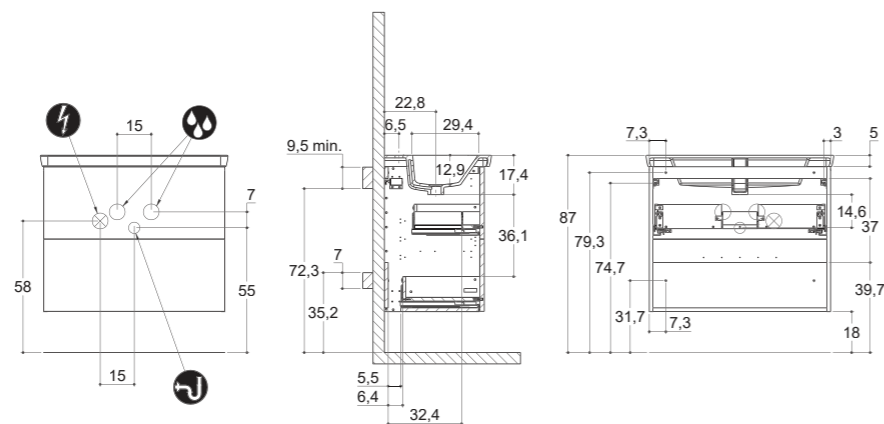

CUBE

VINTAGE

INSTALLATION GUIDE

For more information on installation and first-fix measurements check our website under each product.

DEPTH 44 CM
HEIGHT 40 CM

CIRCLE

DEPTH 44 CM
HEIGHT 64 CM

CIRCLE

MINI MENUET

MINI MINORE

MINI MINORE

URBAN

INSTALLATION GUIDE

For more information on installation and first-fix measurements check our website under each product.

DEPTH 44 CM
HEIGHT 32 CM

MENUET

DEPTH 44 CM
HEIGHT 64 CM

MENUET

DEPTH 44 CM
HEIGHT 64 CM

EDGE

KANTATE

MINORE

LARGHETTO

URBAN

INSTALLATION GUIDE

For more information on installation and first-fix measurements check our website under each product.

DEPTH 44 CM
HEIGHT 32 CM

CIRCLE

DEPTH 44 CM
HEIGHT 64 CM

CIRCLE

STADIUM

STADIUM