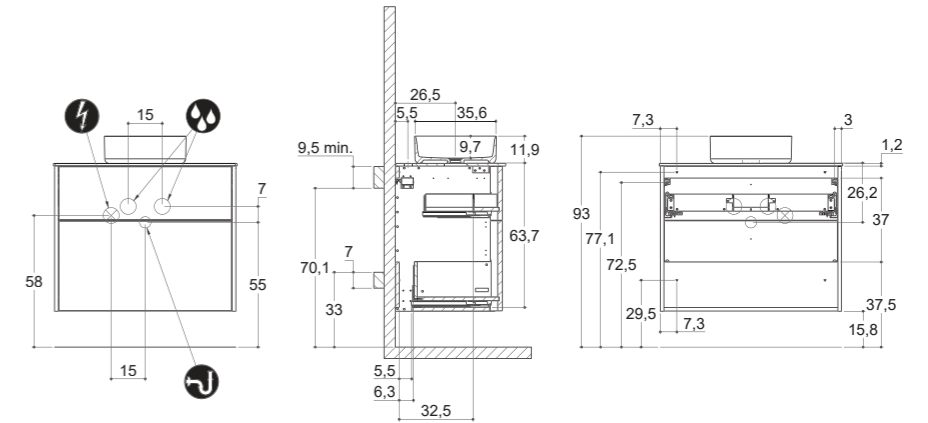

For more information on installation and first-fix measurements check our website under each product.

DEPTH 44 CM
HEIGHT 40 CM

CIRCLE

DEPTH 44 CM
HEIGHT 64 CM

CIRCLE

STADIUM

STADIUM

CUBE

CUBE

VINTAGE

INSTALLATION GUIDE

For more information on installation and first-fix measurements check our website under each product.

DEPTH 44 CM
HEIGHT 40 CM

CIRCLE

DEPTH 44 CM
HEIGHT 64 CM

CIRCLE

STADIUM

STADIUM

URBAN

INSTALLATION GUIDE

For more information on installation and first-fix measurements check our website under each product.

DEPTH 35 CM
HEIGHT 32 CM

MINI MENUET

DEPTH 35 CM
HEIGHT 64 CM

MINI MENUET

MINI MINORE

MINI MINORE

URBAN

INSTALLATION GUIDE

For more information on installation and first-fix measurements check our website under each product.

DEPTH 44 CM
HEIGHT 32 CM

MENUET