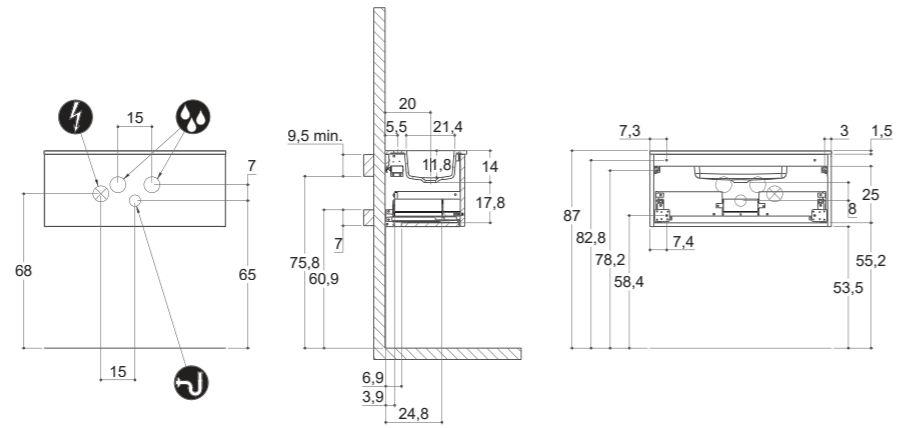

CUBE

VINTAGE

INSTALLATION GUIDE

For more information on installation and first-fix measurements check our website under each product.

DEPTH 44 CM
HEIGHT 40 CM

CIRCLE

DEPTH 44 CM
HEIGHT 64 CM

CIRCLE

STADIUM

STADIUM

URBAN

INSTALLATION GUIDE

For more information on installation and first-fix measurements check our website under each product.

DEPTH 35 CM
HEIGHT 32 CM

MINI MENUET

DEPTH 35 CM
HEIGHT 64 CM

MINI MENUET

MINI MINORE

MINI MINORE

URBAN

INSTALLATION GUIDE

For more information on installation and first-fix measurements check our website under each product.

DEPTH 44 CM
HEIGHT 32 CM

MENUET

INSTALLATION GUIDE

For more information on installation and first-fix measurements check our website under each product.

DEPTH 44 CM
HEIGHT 32 CM

CIRCLE

DEPTH 44 CM
HEIGHT 64 CM

CIRCLE

STADIUM

STADIUM