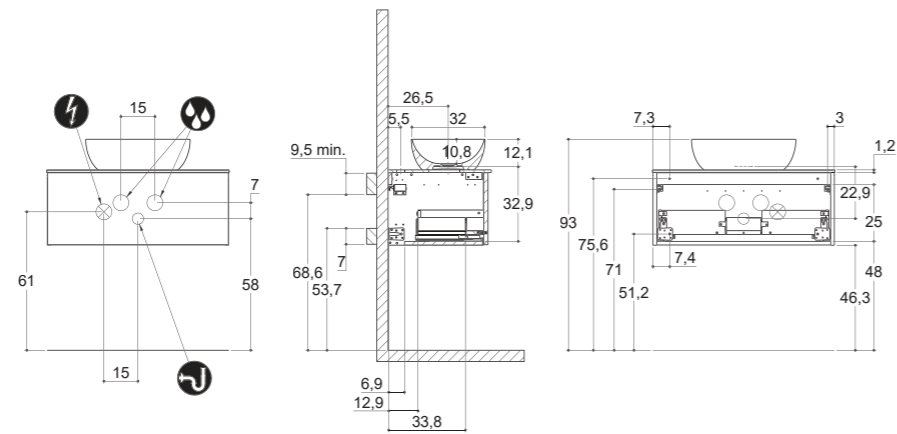

CUBE

VINTAGE

INSTALLATION GUIDE

For more information on installation and first-fix measurements check our website under each product.

DEPTH 44 CM
HEIGHT 40 CM

CIRCLE

DEPTH 44 CM
HEIGHT 64 CM

CIRCLE

MINI MENUET

MINI MINORE

MINI MINORE

URBAN

INSTALLATION GUIDE

For more information on installation and first-fix measurements check our website under each product.

DEPTH 44 CM
HEIGHT 32 CM

MENUET

DEPTH 44 CM
HEIGHT 64 CM

MENUET

DEPTH 44 CM
HEIGHT 64 CM

EDGE

KANTATE

MINORE

LARGHETTO

URBAN

INSTALLATION GUIDE

For more information on installation and first-fix measurements check our website under each product.

DEPTH 44 CM
HEIGHT 32 CM

CIRCLE

DEPTH 44 CM
HEIGHT 64 CM

CIRCLE

STADIUM

STADIUM