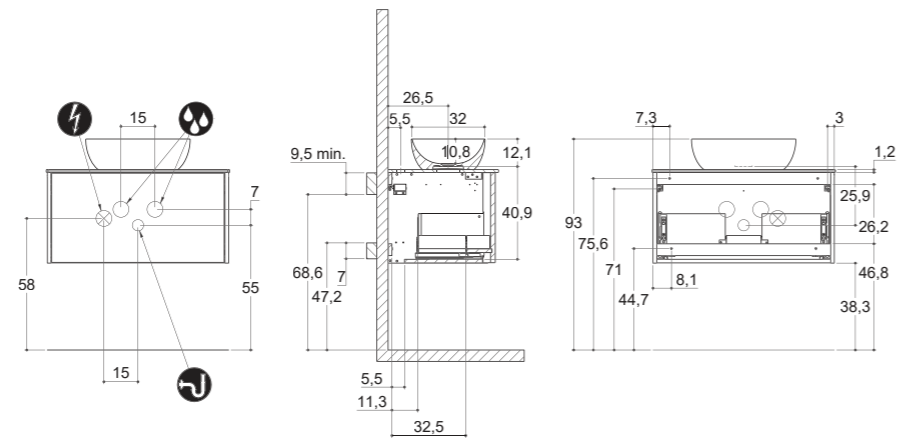

For more information on installation and first-fix measurements check our website under each product.

DEPTH 44 CM
HEIGHT 40 CM

CIRCLE

DEPTH 44 CM
HEIGHT 64 CM

CIRCLE

STADIUM

STADIUM

CUBE

CUBE

VINTAGE

INSTALLATION GUIDE

For more information on installation and first-fix measurements check our website under each product.

DEPTH 44 CM
HEIGHT 40 CM

CIRCLE

DEPTH 44 CM
HEIGHT 64 CM

CIRCLE

STADIUM

STADIUM

URBAN

INSTALLATION GUIDE

For more information on installation and first-fix measurements check our website under each product.

DEPTH 35 CM
HEIGHT 32 CM

MINI MENUET

DEPTH 35 CM
HEIGHT 64 CM

MINI MENUET

MINI MINORE

MINI MINORE

URBAN

INSTALLATION GUIDE

For more information on installation and first-fix measurements check our website under each product.

DEPTH 44 CM
HEIGHT 32 CM

MENUET