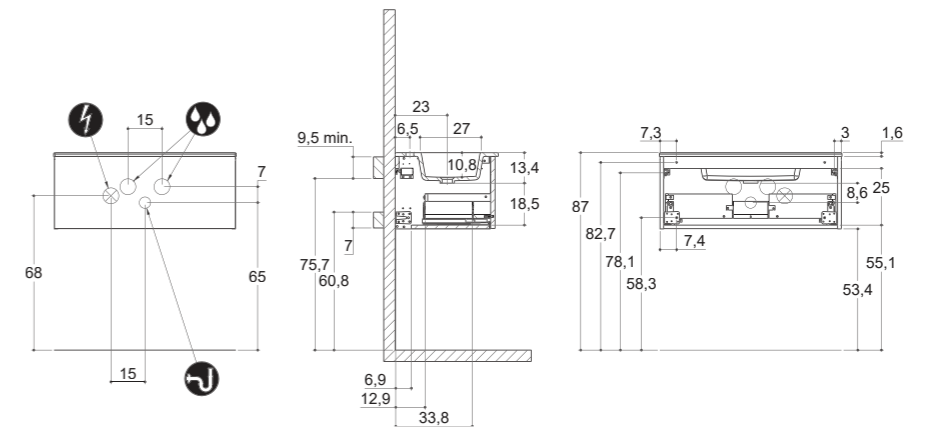

DEPTH 44 CM
HEIGHT 32 CM

EDGE