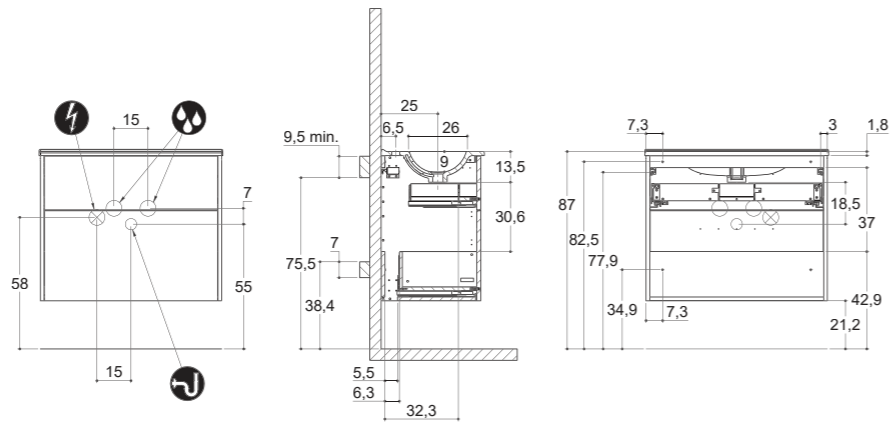

MINI MENUET

MINI MINORE

CLASSIC

INSTALLATION GUIDE

For more information on installation and first-fix measurements check our website under each product.

DEPTH 44 CM
HEIGHT 40 CM

MENUET

DEPTH 44 CM
HEIGHT 40 CM

MENUET

DEPTH 44 CM
HEIGHT 64 CM

EDGE

KANTATE

MINORE

LARGHETTO

CLASSIC

INSTALLATION GUIDE

For more information on installation and first-fix measurements check our website under each product.

DEPTH 44 CM
HEIGHT 40 CM

CIRCLE

DEPTH 44 CM
HEIGHT 64 CM

CIRCLE

STADIUM

STADIUM

CUBE

CUBE

VINTAGE

INSTALLATION GUIDE

For more information on installation and first-fix measurements check our website under each product.

DEPTH 44 CM
HEIGHT 40 CM

CIRCLE

DEPTH 44 CM
HEIGHT 64 CM

CIRCLE