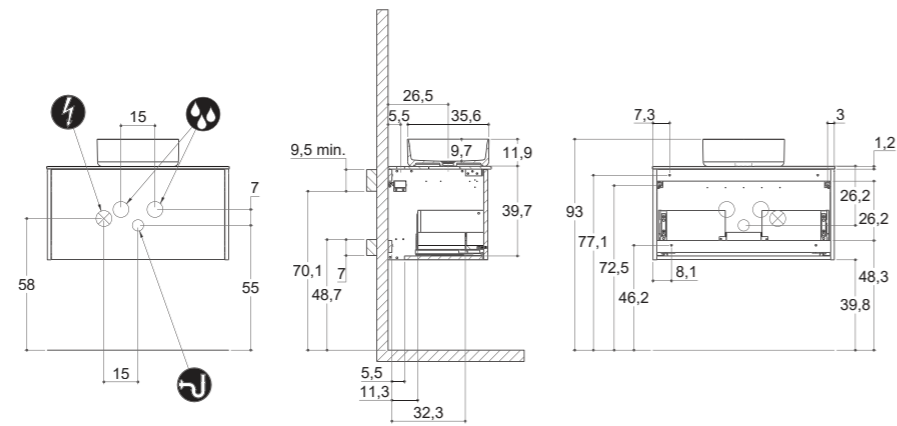

MINI MENUET

MINI MINORE

CLASSIC

INSTALLATION GUIDE

For more information on installation and first-fix measurements check our website under each product.

DEPTH 44 CM
HEIGHT 40 CM

MENUET

DEPTH 44 CM
HEIGHT 40 CM

MENUET

DEPTH 44 CM
HEIGHT 64 CM

EDGE

KANTATE

MINORE

LARGHETTO

CLASSIC

INSTALLATION GUIDE

For more information on installation and first-fix measurements check our website under each product.

DEPTH 44 CM
HEIGHT 40 CM

CIRCLE

DEPTH 44 CM
HEIGHT 64 CM

CIRCLE

STADIUM

STADIUM

CUBE

CUBE

VINTAGE

INSTALLATION GUIDE

For more information on installation and first-fix measurements check our website under each product.

DEPTH 44 CM
HEIGHT 40 CM

CIRCLE

DEPTH 44 CM
HEIGHT 64 CM

CIRCLE