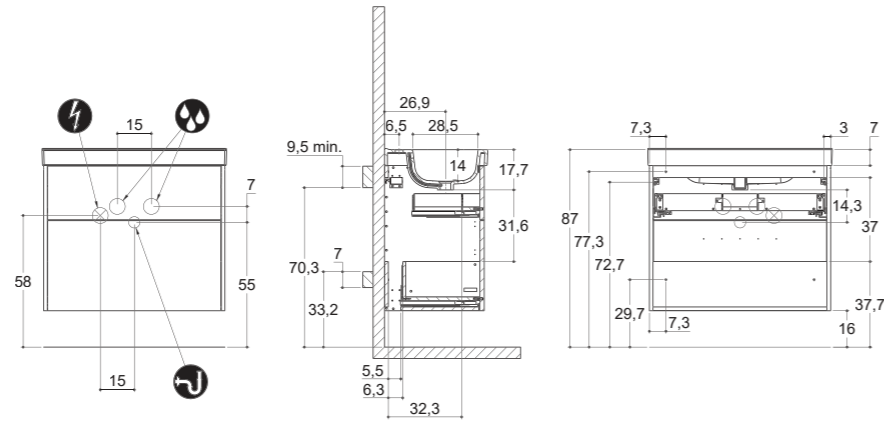

MINI MENUET

MINI MINORE

CLASSIC

INSTALLATION GUIDE

For more information on installation and first-fix measurements check our website under each product.

DEPTH 44 CM
HEIGHT 40 CM

MENUET

DEPTH 44 CM
HEIGHT 40 CM

EDGE

KANTATE

MINORE

LARGHETTO

CLASSIC

INSTALLATION GUIDE

For more information on installation and first-fix measurements check our website under each product.

DEPTH 44 CM
HEIGHT 64 CM

MENUET

DEPTH 44 CM
HEIGHT 64 CM

EDGE

KANTATE

MINORE

LARGHETTO

CLASSIC

INSTALLATION GUIDE

For more information on installation and first-fix measurements check our website under each product.

DEPTH 44 CM
HEIGHT 40 CM

CIRCLE

DEPTH 44 CM
HEIGHT 64 CM

CIRCLE

STADIUM

STADIUM

CUBE