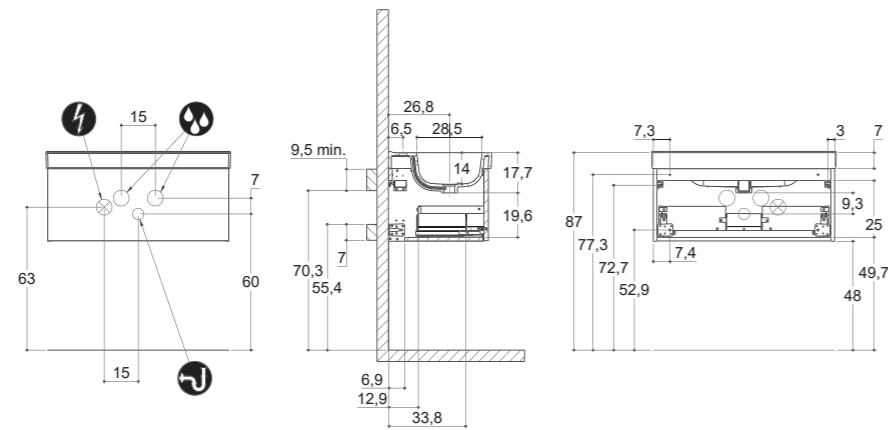

CUBE

VINTAGE

INSTALLATION GUIDE

For more information on installation and first-fix measurements check our website under each product.

DEPTH 44 CM
HEIGHT 40 CM

CIRCLE

DEPTH 44 CM
HEIGHT 64 CM

CIRCLE

STADIUM

STADIUM

URBAN

INSTALLATION GUIDE

For more information on installation and first-fix measurements check our website under each product.

DEPTH 35 CM
HEIGHT 32 CM

MINI MENUET

DEPTH 35 CM
HEIGHT 64 CM

MINI MENUET

MINI MINORE

MINI MINORE

URBAN

INSTALLATION GUIDE

For more information on installation and first-fix measurements check our website under each product.

DEPTH 44 CM
HEIGHT 32 CM

MENUET

INSTALLATION GUIDE

For more information on installation and first-fix measurements check our website under each product.

DEPTH 44 CM
HEIGHT 32 CM

CIRCLE

DEPTH 44 CM
HEIGHT 64 CM

CIRCLE

STADIUM

STADIUM