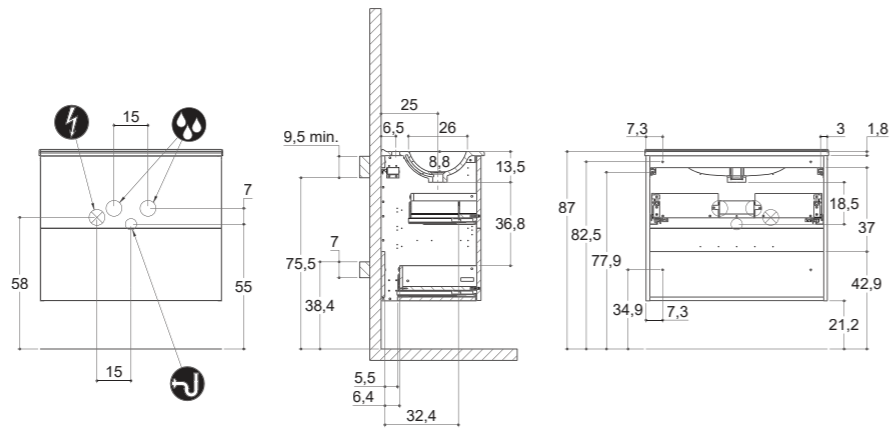

CUBE

VINTAGE

INSTALLATION GUIDE

For more information on installation and first-fix measurements check our website under each product.

DEPTH 44 CM
HEIGHT 40 CM

CIRCLE

DEPTH 44 CM
HEIGHT 64 CM

CIRCLE

MINI MENUET

MINI MINORE

MINI MINORE

URBAN

INSTALLATION GUIDE

For more information on installation and first-fix measurements check our website under each product.

DEPTH 44 CM
HEIGHT 32 CM

MENUET

DEPTH 44 CM
HEIGHT 64 CM

MENUET

DEPTH 44 CM
HEIGHT 64 CM

EDGE

KANTATE

MINORE

LARGHETTO

URBAN

INSTALLATION GUIDE

For more information on installation and first-fix measurements check our website under each product.

DEPTH 44 CM
HEIGHT 32 CM

CIRCLE

DEPTH 44 CM
HEIGHT 64 CM

CIRCLE

STADIUM

STADIUM