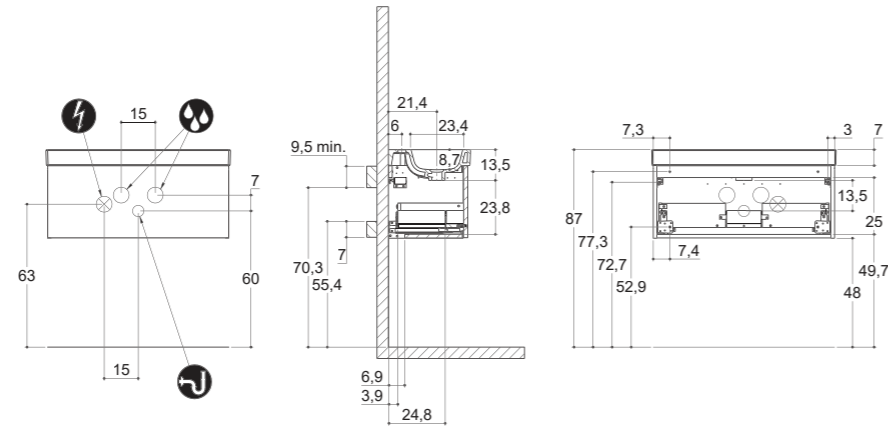

For more information on installation and first-fix measurements check our website under each product.

DEPTH 44 CM
HEIGHT 40 CM

CIRCLE

DEPTH 44 CM
HEIGHT 64 CM

CIRCLE

STADIUM

STADIUM

CUBE

CUBE

VINTAGE

INSTALLATION GUIDE

For more information on installation and first-fix measurements check our website under each product.

DEPTH 44 CM
HEIGHT 40 CM

CIRCLE

DEPTH 44 CM
HEIGHT 64 CM

CIRCLE

STADIUM

STADIUM

URBAN

INSTALLATION GUIDE

For more information on installation and first-fix measurements check our website under each product.

DEPTH 35 CM
HEIGHT 32 CM

MINI MENUET

DEPTH 35 CM
HEIGHT 64 CM

MINI MENUET

MINI MINORE

MINI MINORE

URBAN

INSTALLATION GUIDE

For more information on installation and first-fix measurements check our website under each product.

DEPTH 44 CM
HEIGHT 32 CM

MENUET