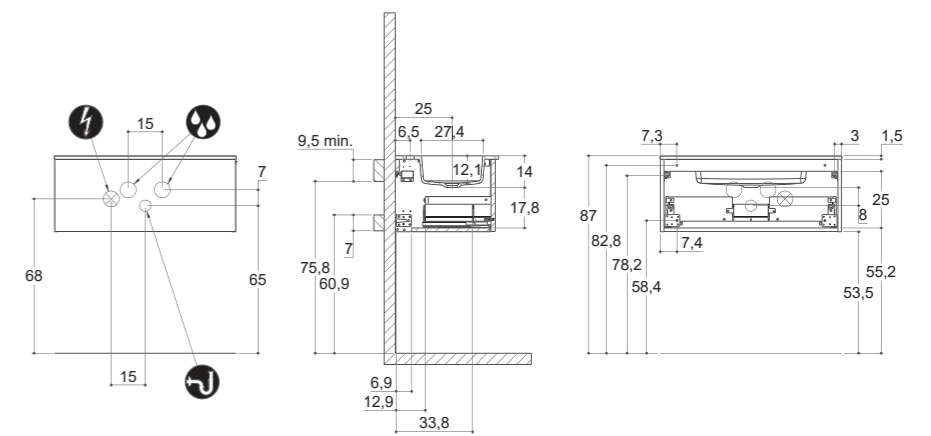

MINI MENUET

MINI MINORE

MINI MINORE

URBAN

INSTALLATION GUIDE

For more information on installation and first-fix measurements check our website under each product.

DEPTH 44 CM
HEIGHT 32 CM

MENUET

DEPTH 44 CM
HEIGHT 32 CM

EDGE

KANTATE

MINORE

LARGHETTO

URBAN

INSTALLATION GUIDE

For more information on installation and first-fix measurements check our website under each product.

DEPTH 44 CM
HEIGHT 64 CM

MENUET

DEPTH 44 CM
HEIGHT 64 CM

EDGE

KANTATE

MINORE

LARGHETTO

URBAN

INSTALLATION GUIDE

For more information on installation and first-fix measurements check our website under each product.

DEPTH 44 CM
HEIGHT 32 CM

CIRCLE

DEPTH 44 CM
HEIGHT 64 CM

CIRCLE

STADIUM

STADIUM