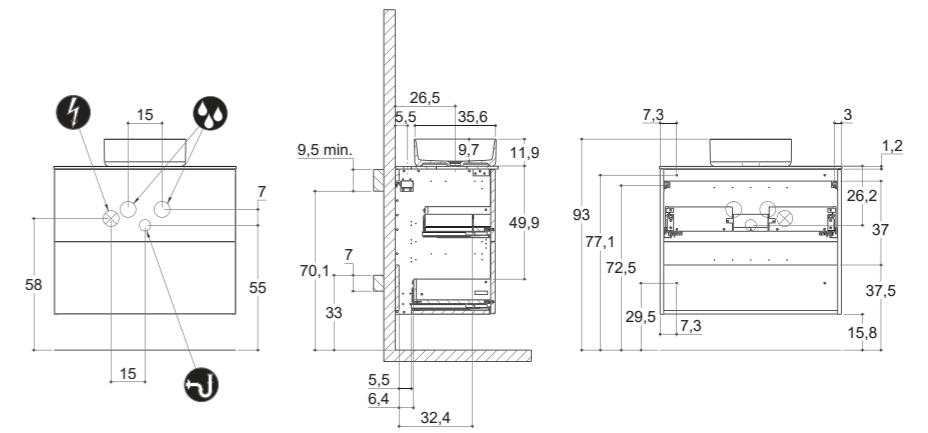

CUBE

VINTAGE

INSTALLATION GUIDE

For more information on installation and first-fix measurements check our website under each product.

DEPTH 44 CM
HEIGHT 40 CM

CIRCLE

DEPTH 44 CM
HEIGHT 64 CM

CIRCLE

MINI MENUET

MINI MINORE

MINI MINORE

URBAN

INSTALLATION GUIDE

For more information on installation and first-fix measurements check our website under each product.

DEPTH 44 CM
HEIGHT 32 CM

MENUET

DEPTH 44 CM
HEIGHT 64 CM

MENUET

DEPTH 44 CM
HEIGHT 64 CM

EDGE

KANTATE

MINORE

LARGHETTO

URBAN

INSTALLATION GUIDE

For more information on installation and first-fix measurements check our website under each product.

DEPTH 44 CM
HEIGHT 32 CM

CIRCLE

DEPTH 44 CM
HEIGHT 64 CM

CIRCLE

STADIUM

STADIUM