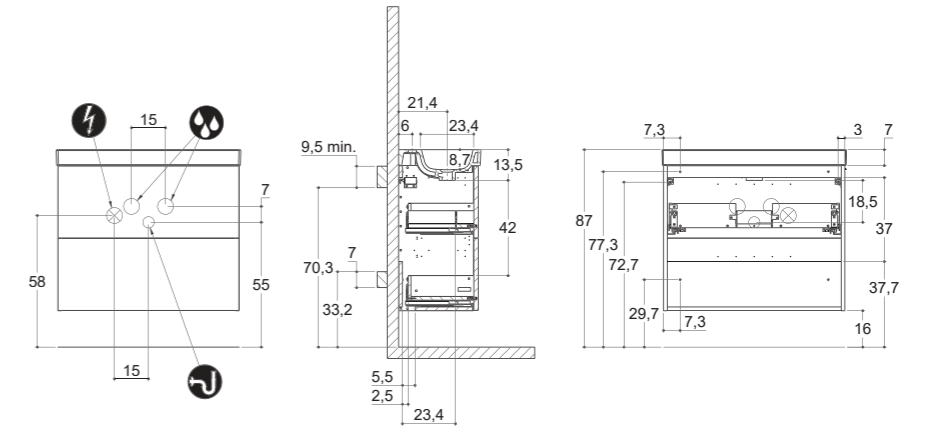

For more information on installation and first-fix measurements check our website under each product.

DEPTH 44 CM
HEIGHT 40 CM

CIRCLE

DEPTH 44 CM
HEIGHT 64 CM

CIRCLE

STADIUM

STADIUM

CUBE

CUBE

VINTAGE

INSTALLATION GUIDE

For more information on installation and first-fix measurements check our website under each product.

DEPTH 44 CM
HEIGHT 40 CM

CIRCLE

DEPTH 44 CM
HEIGHT 64 CM

CIRCLE

STADIUM

STADIUM

URBAN

INSTALLATION GUIDE

For more information on installation and first-fix measurements check our website under each product.

DEPTH 35 CM
HEIGHT 32 CM

MINI MENUET

DEPTH 35 CM
HEIGHT 64 CM

MINI MENUET

MINI MINORE

MINI MINORE

URBAN

INSTALLATION GUIDE

For more information on installation and first-fix measurements check our website under each product.

DEPTH 44 CM
HEIGHT 32 CM

MENUET