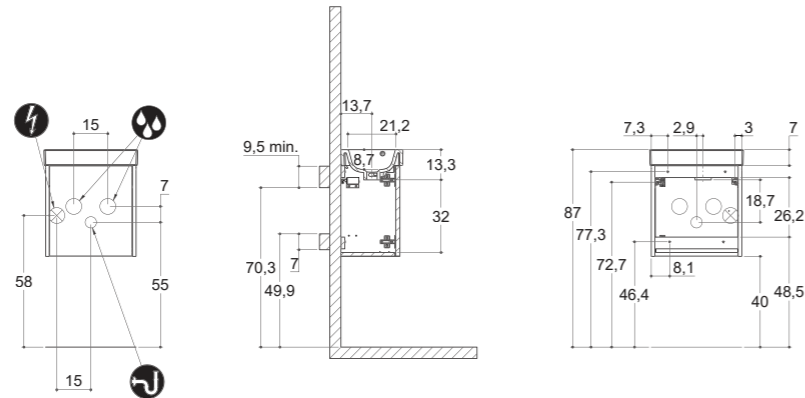

YOU 

INSTALLATION GUIDE

CLASSIC

INSTALLATION GUIDE

For more information on installation and first-fix measurements check our website under each product.

DEPTH 26 CM
HEIGHT 40 CM

MICRO MENUET

DEPTH 35 CM
HEIGHT 40 CM

MINI MENUET

MINI MINORE

CLASSIC

INSTALLATION GUIDE

For more information on installation and first-fix measurements check our website under each product.

DEPTH 44 CM
HEIGHT 40 CM

MENUET

DEPTH 44 CM
HEIGHT 40 CM

For more information on installation and first-fix measurements check our website under each product.

DEPTH 44 CM
HEIGHT 40 CM

CIRCLE

DEPTH 44 CM
HEIGHT 64 CM

CIRCLE

STADIUM

STADIUM

CUBE

CUBE

VINTAGE

INSTALLATION GUIDE

For more information on installation and first-fix measurements check our website under each product.

DEPTH 44 CM
HEIGHT 40 CM

CIRCLE

DEPTH 44 CM
HEIGHT 64 CM

CIRCLE