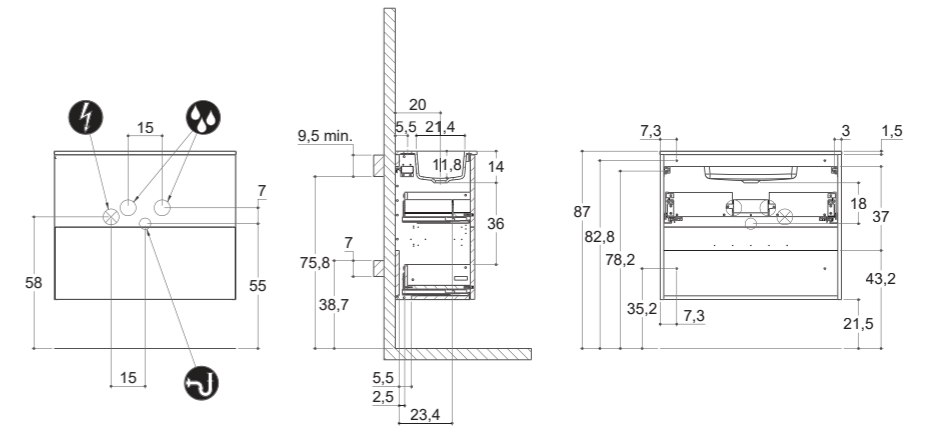

For more information on installation and first-fix measurements check our website under each product.

DEPTH 44 CM
HEIGHT 40 CM

CIRCLE

DEPTH 44 CM
HEIGHT 64 CM

CIRCLE

STADIUM

STADIUM

CUBE

CUBE

VINTAGE

INSTALLATION GUIDE

For more information on installation and first-fix measurements check our website under each product.

DEPTH 44 CM
HEIGHT 40 CM

CIRCLE

DEPTH 44 CM
HEIGHT 64 CM

CIRCLE

STADIUM

STADIUM

URBAN

INSTALLATION GUIDE

For more information on installation and first-fix measurements check our website under each product.

DEPTH 35 CM
HEIGHT 32 CM

MINI MENUET

DEPTH 35 CM
HEIGHT 64 CM

MINI MENUET

MINI MINORE

MINI MINORE

URBAN

INSTALLATION GUIDE

For more information on installation and first-fix measurements check our website under each product.

DEPTH 44 CM
HEIGHT 32 CM

MENUET