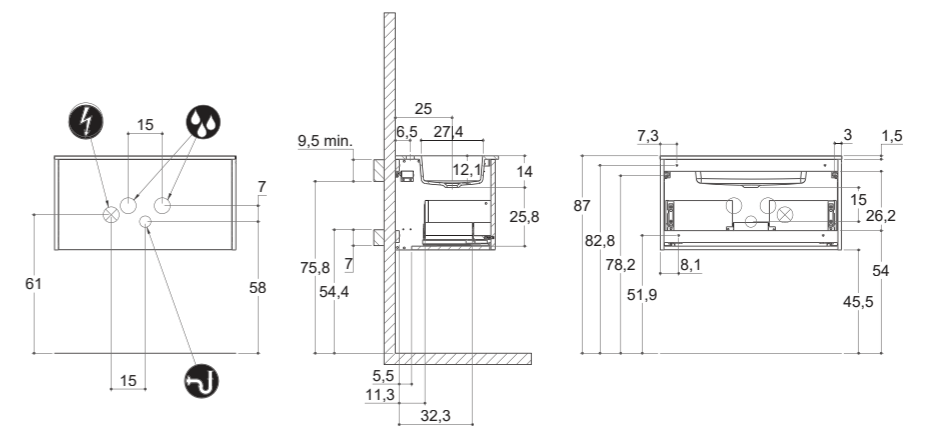

YOU 

INSTALLATION GUIDE

CLASSIC

INSTALLATION GUIDE

For more information on installation and first-fix measurements check our website under each product.

DEPTH 26 CM
HEIGHT 40 CM

MICRO MENUET

DEPTH 35 CM
HEIGHT 40 CM

MINI MENUET

MINI MINORE

CLASSIC

INSTALLATION GUIDE

For more information on installation and first-fix measurements check our website under each product.

DEPTH 44 CM
HEIGHT 40 CM

MENUET

DEPTH 44 CM
HEIGHT 40 CM

EDGE

KANTATE

MINORE

LARGHETTO

CLASSIC

INSTALLATION GUIDE

For more information on installation and first-fix measurements check our website under each product.

DEPTH 44 CM
HEIGHT 64 CM

For more information on installation and first-fix measurements check our website under each product.

DEPTH 44 CM
HEIGHT 40 CM

CIRCLE

DEPTH 44 CM
HEIGHT 64 CM

CIRCLE

STADIUM

STADIUM

CUBE