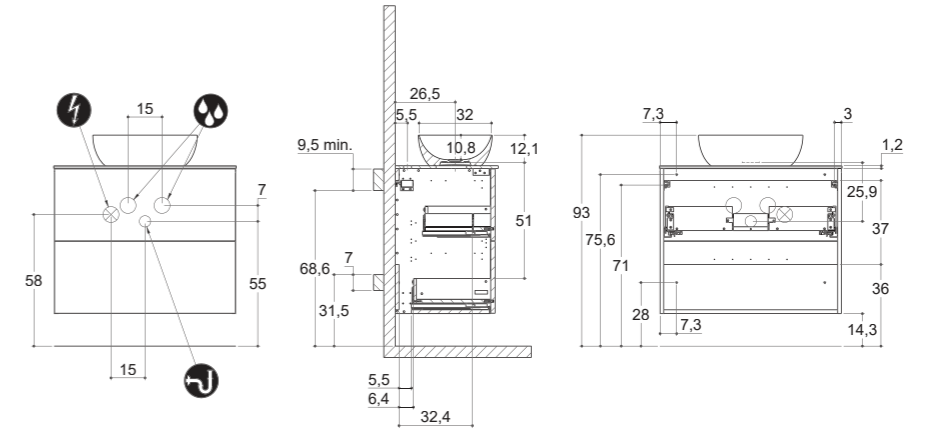

For more information on installation and first-fix measurements check our website under each product.

DEPTH 44 CM
HEIGHT 40 CM

CIRCLE

DEPTH 44 CM
HEIGHT 64 CM

CIRCLE

STADIUM

STADIUM

CUBE

CUBE

VINTAGE

INSTALLATION GUIDE

For more information on installation and first-fix measurements check our website under each product.

DEPTH 44 CM
HEIGHT 40 CM

CIRCLE

DEPTH 44 CM
HEIGHT 64 CM

CIRCLE

STADIUM

STADIUM

URBAN

INSTALLATION GUIDE

For more information on installation and first-fix measurements check our website under each product.

DEPTH 35 CM
HEIGHT 32 CM

MINI MENUET

DEPTH 35 CM
HEIGHT 64 CM

MINI MENUET

MINI MINORE

MINI MINORE

URBAN

INSTALLATION GUIDE

For more information on installation and first-fix measurements check our website under each product.

DEPTH 44 CM
HEIGHT 32 CM

MENUET