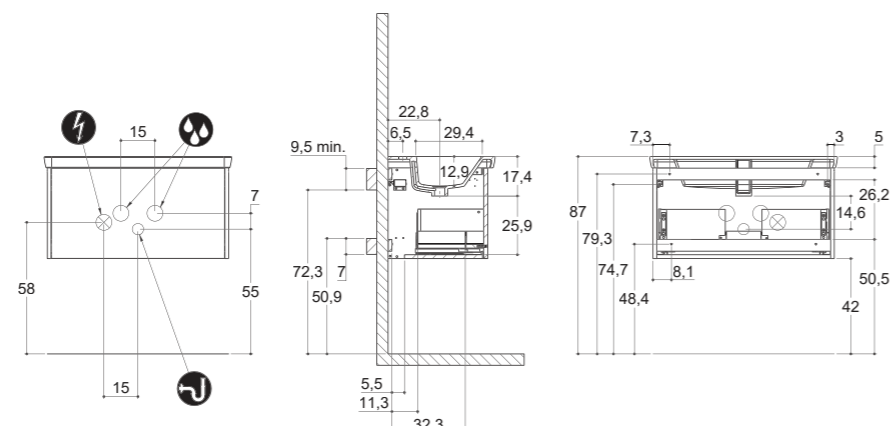

MINI MENUET

MINI MINORE

CLASSIC

INSTALLATION GUIDE

For more information on installation and first-fix measurements check our website under each product.

DEPTH 44 CM
HEIGHT 40 CM

MENUET

DEPTH 44 CM
HEIGHT 40 CM

EDGE

KANTATE

MINORE

LARGHETTO

CLASSIC

INSTALLATION GUIDE

For more information on installation and first-fix measurements check our website under each product.

DEPTH 44 CM
HEIGHT 64 CM

MENUET

DEPTH 44 CM
HEIGHT 64 CM

EDGE

KANTATE

MINORE

LARGHETTO

CLASSIC

INSTALLATION GUIDE

For more information on installation and first-fix measurements check our website under each product.

DEPTH 44 CM
HEIGHT 40 CM

CIRCLE

DEPTH 44 CM
HEIGHT 64 CM

CIRCLE

STADIUM

STADIUM

CUBE