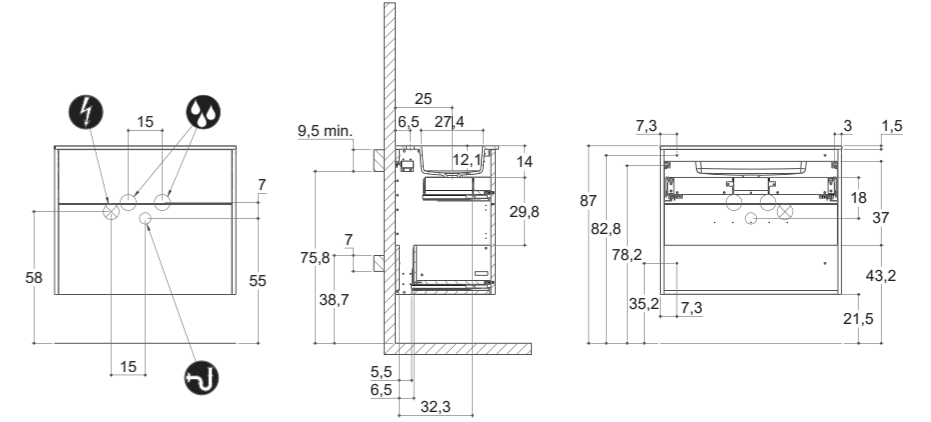

MINI MENUET

MINI MINORE

CLASSIC

INSTALLATION GUIDE

For more information on installation and first-fix measurements check our website under each product.

DEPTH 44 CM
HEIGHT 40 CM

MENUET

DEPTH 44 CM
HEIGHT 40 CM

MENUET

DEPTH 44 CM
HEIGHT 64 CM

EDGE

KANTATE

MINORE

LARGHETTO

CLASSIC

INSTALLATION GUIDE

For more information on installation and first-fix measurements check our website under each product.

DEPTH 44 CM
HEIGHT 40 CM

CIRCLE

DEPTH 44 CM
HEIGHT 64 CM

CIRCLE

STADIUM

STADIUM

CUBE

CUBE

VINTAGE

INSTALLATION GUIDE

For more information on installation and first-fix measurements check our website under each product.

DEPTH 44 CM
HEIGHT 40 CM

CIRCLE

DEPTH 44 CM
HEIGHT 64 CM

CIRCLE