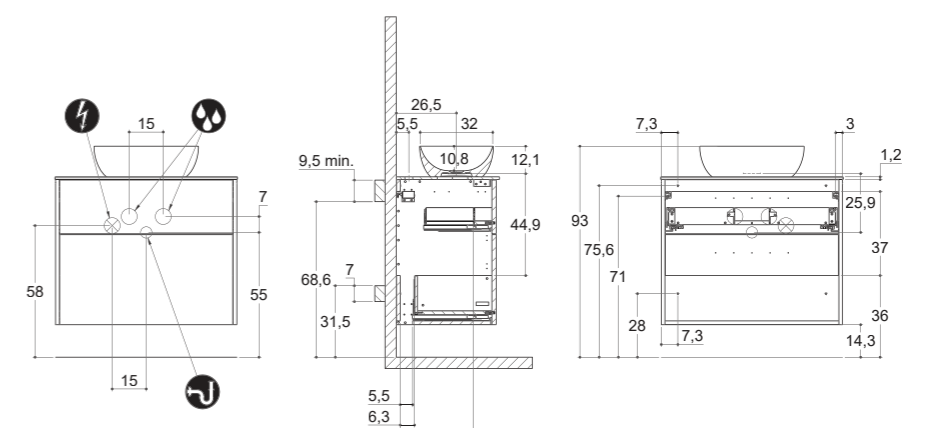

For more information on installation and first-fix measurements check our website under each product.

DEPTH 44 CM
HEIGHT 40 CM

CIRCLE

DEPTH 44 CM
HEIGHT 64 CM

CIRCLE

STADIUM

STADIUM

CUBE

CUBE

VINTAGE

INSTALLATION GUIDE

For more information on installation and first-fix measurements check our website under each product.

DEPTH 44 CM
HEIGHT 40 CM

CIRCLE

DEPTH 44 CM
HEIGHT 64 CM

CIRCLE

STADIUM

STADIUM

URBAN

INSTALLATION GUIDE

For more information on installation and first-fix measurements check our website under each product.

DEPTH 35 CM
HEIGHT 32 CM

MINI MENUET

DEPTH 35 CM
HEIGHT 64 CM

MINI MENUET

MINI MINORE

MINI MINORE

URBAN

INSTALLATION GUIDE

For more information on installation and first-fix measurements check our website under each product.

DEPTH 44 CM
HEIGHT 32 CM

MENUET