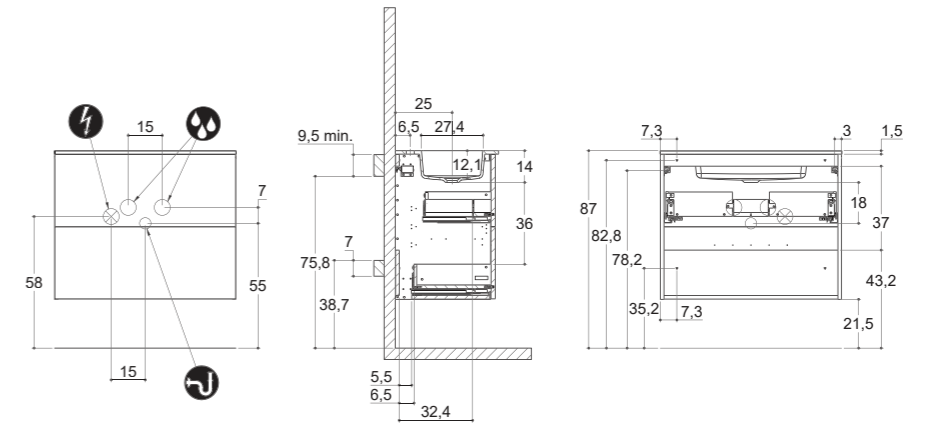

CUBE

VINTAGE

INSTALLATION GUIDE

For more information on installation and first-fix measurements check our website under each product.

DEPTH 44 CM
HEIGHT 40 CM

CIRCLE

DEPTH 44 CM
HEIGHT 64 CM

CIRCLE

MINI MENUET

MINI MINORE

MINI MINORE

URBAN

INSTALLATION GUIDE

For more information on installation and first-fix measurements check our website under each product.

DEPTH 44 CM
HEIGHT 32 CM

MENUET

DEPTH 44 CM
HEIGHT 64 CM

MENUET

DEPTH 44 CM
HEIGHT 64 CM

EDGE

KANTATE

MINORE

LARGHETTO

URBAN

INSTALLATION GUIDE

For more information on installation and first-fix measurements check our website under each product.

DEPTH 44 CM
HEIGHT 32 CM

CIRCLE

DEPTH 44 CM
HEIGHT 64 CM

CIRCLE

STADIUM

STADIUM