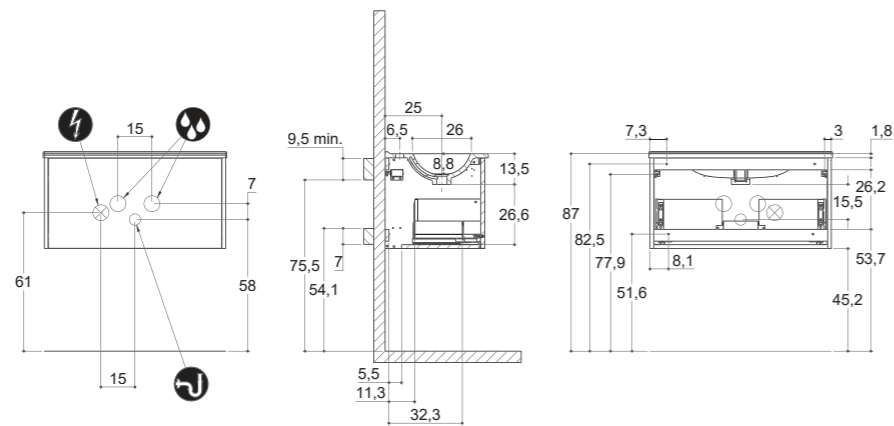

YOU 

INSTALLATION GUIDE

CLASSIC

INSTALLATION GUIDE

For more information on installation and first-fix measurements check our website under each product.

DEPTH 26 CM
HEIGHT 40 CM

MICRO MENUET

DEPTH 35 CM
HEIGHT 40 CM

MINI MENUET

MINI MINORE

CLASSIC

INSTALLATION GUIDE

For more information on installation and first-fix measurements check our website under each product.

DEPTH 44 CM
HEIGHT 40 CM

MENUET

DEPTH 44 CM
HEIGHT 40 CM

EDGE

KANTATE

MINORE

LARGHETTO

CLASSIC

INSTALLATION GUIDE

For more information on installation and first-fix measurements check our website under each product.

DEPTH 44 CM
HEIGHT 64 CM

For more information on installation and first-fix measurements check our website under each product.

DEPTH 44 CM
HEIGHT 40 CM

CIRCLE

DEPTH 44 CM
HEIGHT 64 CM

CIRCLE

STADIUM

STADIUM

CUBE