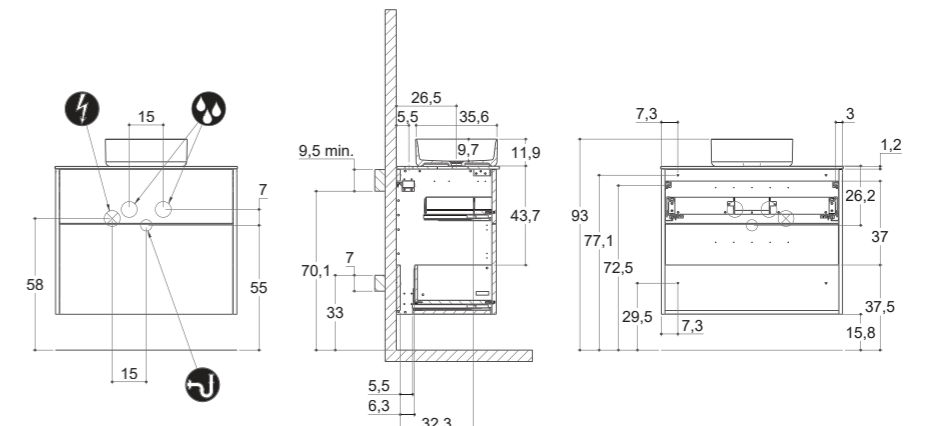

For more information on installation and first-fix measurements check our website under each product.

DEPTH 44 CM
HEIGHT 40 CM

CIRCLE

DEPTH 44 CM
HEIGHT 64 CM

CIRCLE

STADIUM

STADIUM

CUBE

CUBE

VINTAGE

INSTALLATION GUIDE

For more information on installation and first-fix measurements check our website under each product.

DEPTH 44 CM
HEIGHT 40 CM

CIRCLE

DEPTH 44 CM
HEIGHT 64 CM

CIRCLE

STADIUM

STADIUM

URBAN

INSTALLATION GUIDE

For more information on installation and first-fix measurements check our website under each product.

DEPTH 35 CM
HEIGHT 32 CM

MINI MENUET

DEPTH 35 CM
HEIGHT 64 CM

MINI MENUET

MINI MINORE

MINI MINORE

URBAN

INSTALLATION GUIDE

For more information on installation and first-fix measurements check our website under each product.

DEPTH 44 CM
HEIGHT 32 CM

MENUET