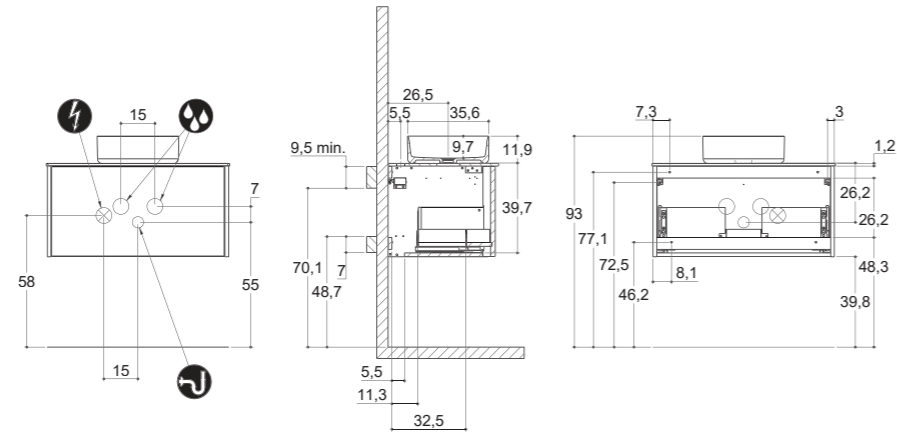

For more information on installation and first-fix measurements check our website under each product.

DEPTH 44 CM
HEIGHT 40 CM

CIRCLE

DEPTH 44 CM
HEIGHT 64 CM

CIRCLE

STADIUM

STADIUM

CUBE

CUBE

VINTAGE

INSTALLATION GUIDE

For more information on installation and first-fix measurements check our website under each product.

DEPTH 44 CM
HEIGHT 40 CM

CIRCLE

DEPTH 44 CM
HEIGHT 64 CM

CIRCLE

STADIUM

STADIUM

URBAN

INSTALLATION GUIDE

For more information on installation and first-fix measurements check our website under each product.

DEPTH 35 CM
HEIGHT 32 CM

MINI MENUET

DEPTH 35 CM
HEIGHT 64 CM

MINI MENUET

MINI MINORE

MINI MINORE

URBAN

INSTALLATION GUIDE

For more information on installation and first-fix measurements check our website under each product.

DEPTH 44 CM
HEIGHT 32 CM

MENUET