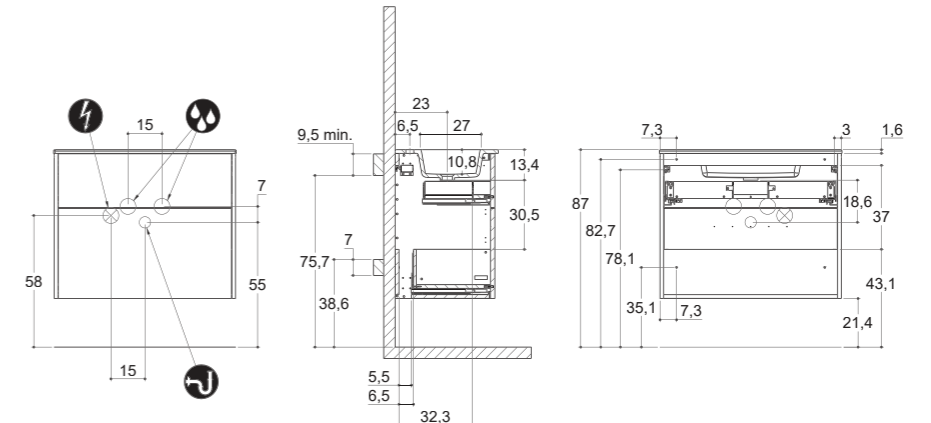

MINI MENUET

MINI MINORE

CLASSIC

INSTALLATION GUIDE

For more information on installation and first-fix measurements check our website under each product.

DEPTH 44 CM
HEIGHT 40 CM

MENUET

DEPTH 44 CM
HEIGHT 40 CM

EDGE

KANTATE

MINORE

LARGHETTO

CLASSIC

INSTALLATION GUIDE

For more information on installation and first-fix measurements check our website under each product.

DEPTH 44 CM
HEIGHT 64 CM

MENUET

DEPTH 44 CM
HEIGHT 64 CM

EDGE

KANTATE

MINORE

LARGHETTO

CLASSIC

INSTALLATION GUIDE

For more information on installation and first-fix measurements check our website under each product.

DEPTH 44 CM
HEIGHT 40 CM

CIRCLE

DEPTH 44 CM
HEIGHT 64 CM

CIRCLE

STADIUM

STADIUM

CUBE