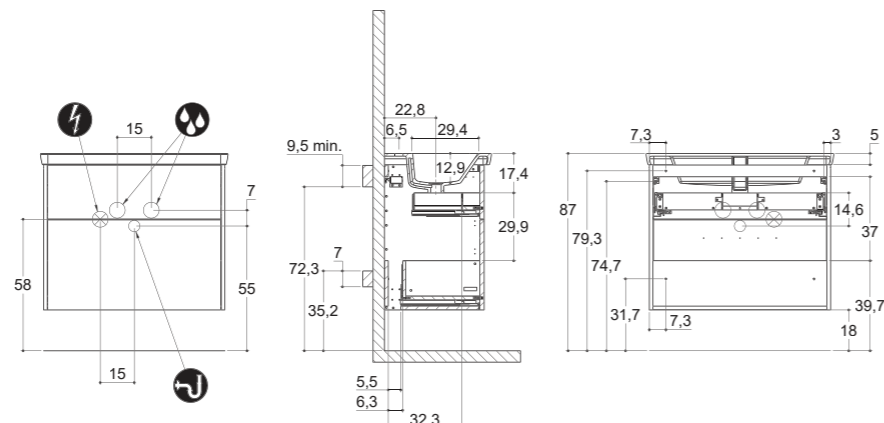

MINI MENUET

MINI MINORE

CLASSIC

INSTALLATION GUIDE

For more information on installation and first-fix measurements check our website under each product.

DEPTH 44 CM
HEIGHT 40 CM

MENUET

DEPTH 44 CM
HEIGHT 40 CM

MENUET

DEPTH 44 CM
HEIGHT 64 CM

EDGE

KANTATE

MINORE

LARGHETTO

CLASSIC

INSTALLATION GUIDE

For more information on installation and first-fix measurements check our website under each product.

DEPTH 44 CM
HEIGHT 40 CM

CIRCLE

DEPTH 44 CM
HEIGHT 64 CM

CIRCLE

STADIUM

STADIUM

CUBE

CUBE

VINTAGE

INSTALLATION GUIDE

For more information on installation and first-fix measurements check our website under each product.

DEPTH 44 CM
HEIGHT 40 CM

CIRCLE

DEPTH 44 CM
HEIGHT 64 CM

CIRCLE