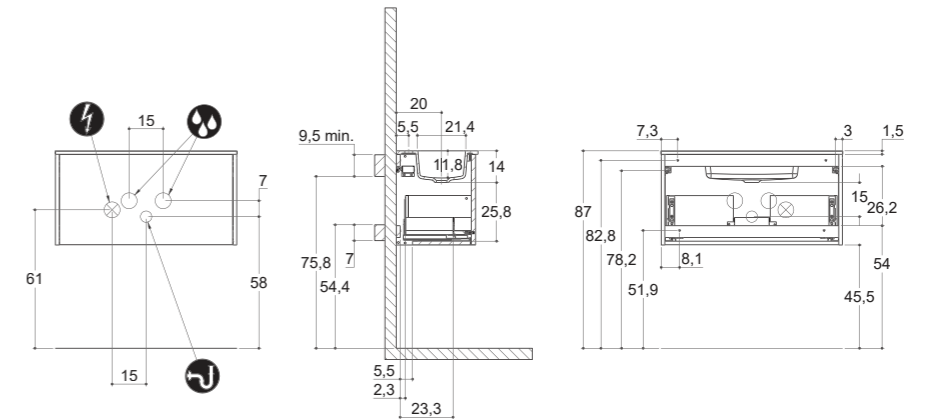

YOU 

INSTALLATION GUIDE

CLASSIC

INSTALLATION GUIDE

For more information on installation and first-fix measurements check our website under each product.

DEPTH 26 CM
HEIGHT 40 CM

MICRO MENUET

DEPTH 35 CM
HEIGHT 40 CM

MINI MENUET

MINI MINORE

CLASSIC

INSTALLATION GUIDE

For more information on installation and first-fix measurements check our website under each product.

DEPTH 44 CM
HEIGHT 40 CM

MENUET

DEPTH 44 CM
HEIGHT 40 CM

EDGE

KANTATE

MINORE

LARGHETTO

CLASSIC

INSTALLATION GUIDE

For more information on installation and first-fix measurements check our website under each product.

DEPTH 44 CM
HEIGHT 64 CM

For more information on installation and first-fix measurements check our website under each product.

DEPTH 44 CM
HEIGHT 40 CM

CIRCLE

DEPTH 44 CM
HEIGHT 64 CM

CIRCLE

STADIUM

STADIUM

CUBE