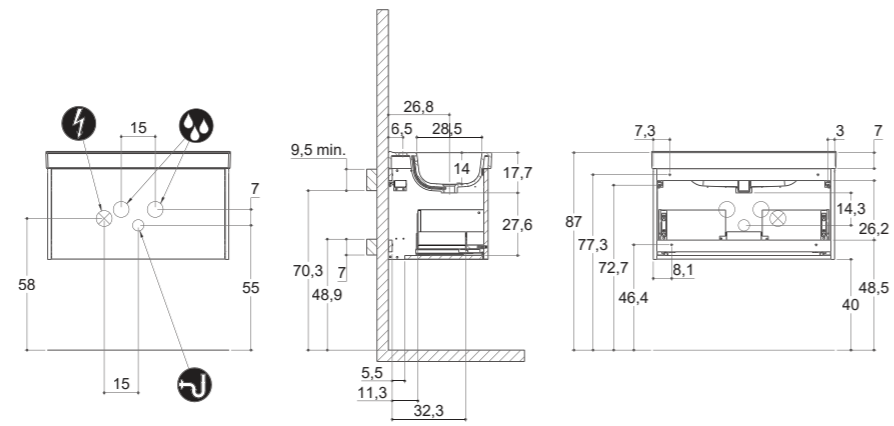

YOU 

INSTALLATION GUIDE

CLASSIC

INSTALLATION GUIDE

For more information on installation and first-fix measurements check our website under each product.

DEPTH 26 CM
HEIGHT 40 CM

MICRO MENUET

DEPTH 35 CM
HEIGHT 40 CM

MINI MENUET

MINI MINORE

CLASSIC

INSTALLATION GUIDE

For more information on installation and first-fix measurements check our website under each product.

DEPTH 44 CM
HEIGHT 40 CM

MENUET

DEPTH 44 CM
HEIGHT 40 CM

EDGE

KANTATE

MINORE

LARGHETTO

CLASSIC

INSTALLATION GUIDE

For more information on installation and first-fix measurements check our website under each product.

DEPTH 44 CM
HEIGHT 64 CM

For more information on installation and first-fix measurements check our website under each product.

DEPTH 44 CM
HEIGHT 40 CM

CIRCLE

DEPTH 44 CM
HEIGHT 64 CM

CIRCLE

STADIUM

STADIUM

CUBE