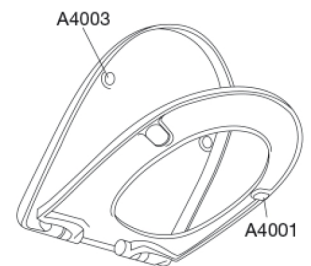

Pressalit T Soft D 744 Toilet seat with soft close incl. hinge in stainless steel

Item number

744000-D02999
VVS:614994000
NRF:6190104
RSK:7821779
EAN:5708590298306

T Soft D is a silent and smooth pleasure with built-in soft close to ensure a smooth landing on the toilet. The design is D-shaped and its classic clean lines and round, polished wrap-over edges, make T Soft D an elegant and easy to clean toilet seat.

Color

White

Description

PRESSALIT toilet seat with cover, model "T Soft D", art. no. 744 made of colour ingrained duroplast with D02 hinge of stainless steel.

- centre distance: 132 - 218 mm
- load - ring seat 240 kg
- suitable for many universal D-shaped toilets
- 10 year guarantee

Stainless steel model W. no. 1.4301/M and thermoplastic.

Product capacity

Load - ring seat 240 kg

Weight

2,96 kg

Carton size

488x388x70 mm

Gross weight