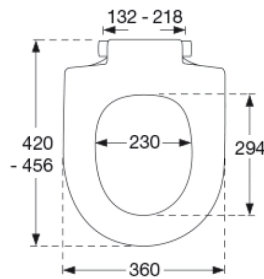

Color

White

Description

PRESSALIT toilet seat with cover, model "T Soft D", art. no. 744 made of colour ingrained duroplast with D02 hinge of stainless steel.

- centre distance: 132 - 218 mm
- load - ring seat 240 kg
- suitable for many universal D-shaped toilets
- 10 year guarantee

Stainless steel model W. no. 1.4301/M and thermoplastic.

Product capacity

Load - ring seat 240 kg

Weight

2,96 kg

Carton size

488x388x70 mm

Gross weight