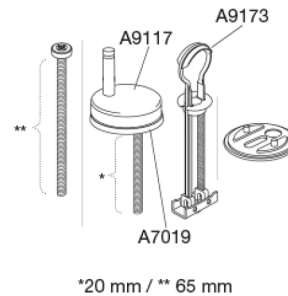

Pressalit T Soft D 744 Toilet seat with soft close incl. hinge in stainless steel

Item number

744000-D02999
VVS:614994000
NRF:6190104
RSK:7821779
EAN:5708590298306

T Soft D is a silent and smooth pleasure with built-in soft close to ensure a smooth landing on the toilet. The design is D-shaped and its classic clean lines and round, polished wrap-over edges, make T Soft D an elegant and easy to clean toilet seat.

Color

White

Description

PRESSALIT toilet seat with cover, model "T Soft D", art. no. 744 made of colour ingrained duroplast with D02 hinge of stainless steel.

- centre distance: 132 - 218 mm
- load - ring seat 240 kg
- suitable for many universal D-shaped toilets
- 10 year guarantee

Stainless steel model W. no. 1.4301/M and thermoplastic.

Product capacity

Load - ring seat 240 kg

Weight

2,96 kg

Carton size

488x388x70 mm

Gross weight