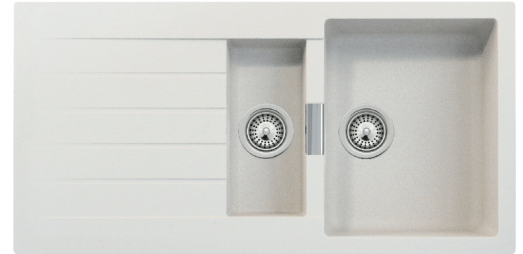

Granite Primus D150

Art. no. PRID150-ALP
GTIN 4014949001345

Cabinet size	60
Overall dimension in mm	1000 x 500
Bowl dim. in mm	344 x 430 x 195
Small bowl dim. in mm	159 x 352 x 120
Cut-out dimension, inset model	980 x 480
Waste hole dim. in mm	90
Material	Cristalite
Gross weight in kg	19.00
Net weight in kg	15.00

Description

Kitchen sink in granite material Cristalite. With one big bowl, one small bowl and drainage surface for inset or undermounting. Available in the following colours: Onyx(black), Alpina(white) and Alumina(light grey). Delivers with pop-up waste and water trap.