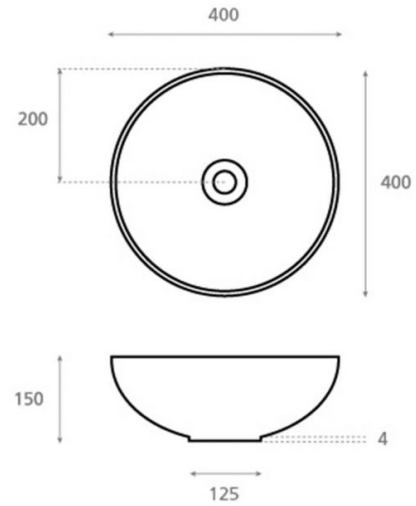

Oxide

Ref. 1504MC

400x150 mm.

Features

Porcelain and microcement washbasin.
Dimensions: 400x400x150 mm.
Net weight 8kg, gross weight 9kg.
Units per pallet: 52.