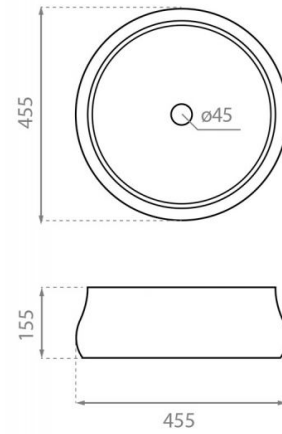

Rennes

Ref. 4118

455x150 mm.

Features

Topcounter washbasin
Without overflow
Circular
Inner white
Outer grey-brown
Dimensions: 455x150 mm.