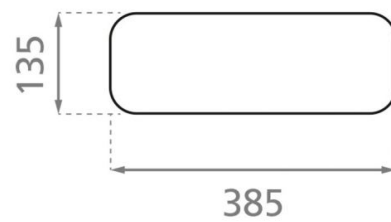

Dinan 40

Ref. 4153

385x385x135 mm.

Features

Topcounter washbasin
Without overflow
White matt porcelain
385x385x135 mm.

: