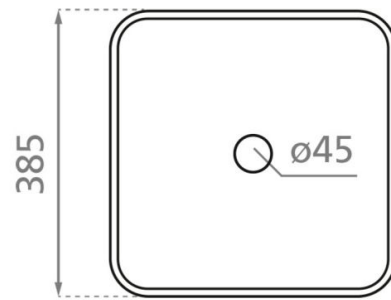

Dinan 40

Ref. 4153

385x385x135 mm.

Features

Topcounter washbasin
Without overflow
White matt porcelain
385x385x135 mm.

: