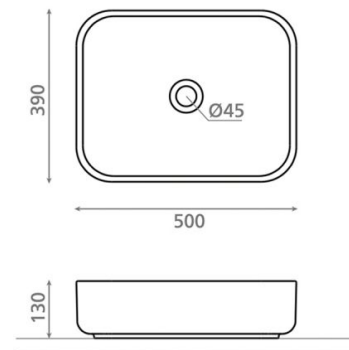

Dinan 50

Ref. 4154

500x390x130 mm.

Features

Topcounter washbasin
Without overflow
500x390x130 mm.

: