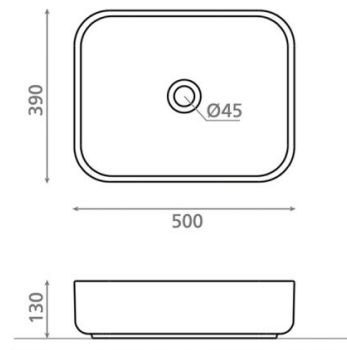

Dinan 50

Ref. 4155

500x390x130 mm.

Features

Topcounter washbasin
Without overflow
500x390x130 mm.

: