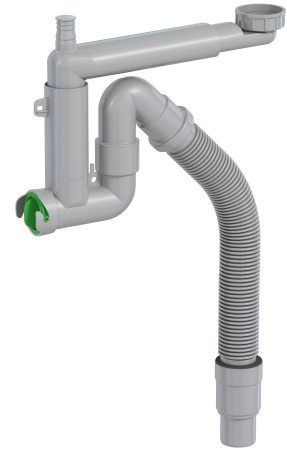

# Accessory 783040

**Art. no.** 783040  
**GTIN** 6415859748845

**Overall dimension in mm** 400 x 500 x 55  
**Material** PP (polypropylen)  
**Gross weight in kg** 0.45