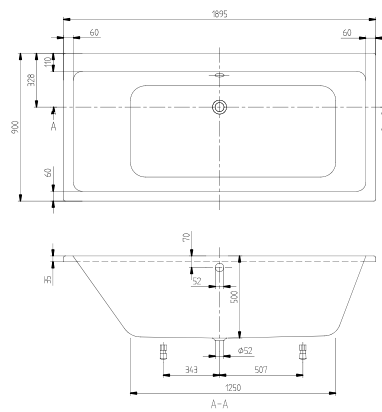

#### 1 . POSITION

<b>Article number</b>	<b>UBA199SUB2V-01</b>
Article title	Villeroy & Boch Subway Rectangular bath Duo, 1900 x 900 mm, White Alpin
Product designation	Rectangular bath
Collection	Subway
PROJECTS	DESIGN
Assembly / Assembly type	built-in installation
Scope of delivery	1 x rectangular bath
Ordering information	Set of bath feet is not supplied as standard. Requires extended waste/overflow combination.
Length in mm	1900
Width in mm	900
Height in mm	525
Interior depth	500
Weight in kg	27,00
Outlet / outlet	central outlet
Material	Acrylic
With feet/base	No
With panel	No
With overflow	Yes
With bath support	No
Capacity	230
Number of people	2
For handle mounting	No
Anti-slip class	Anti-slip class A
Seat unit	2
EAN number	8712326164077

#### COLOUR DESIGNATION

White Alpin

TECHNICAL DRAWINGS

UBA199SUB2V-01

S1/BW AY 1990v990	 <b>Villeroy &amp; Boch</b> 1748
UBA199SUB2	
W02 20-04-2020	